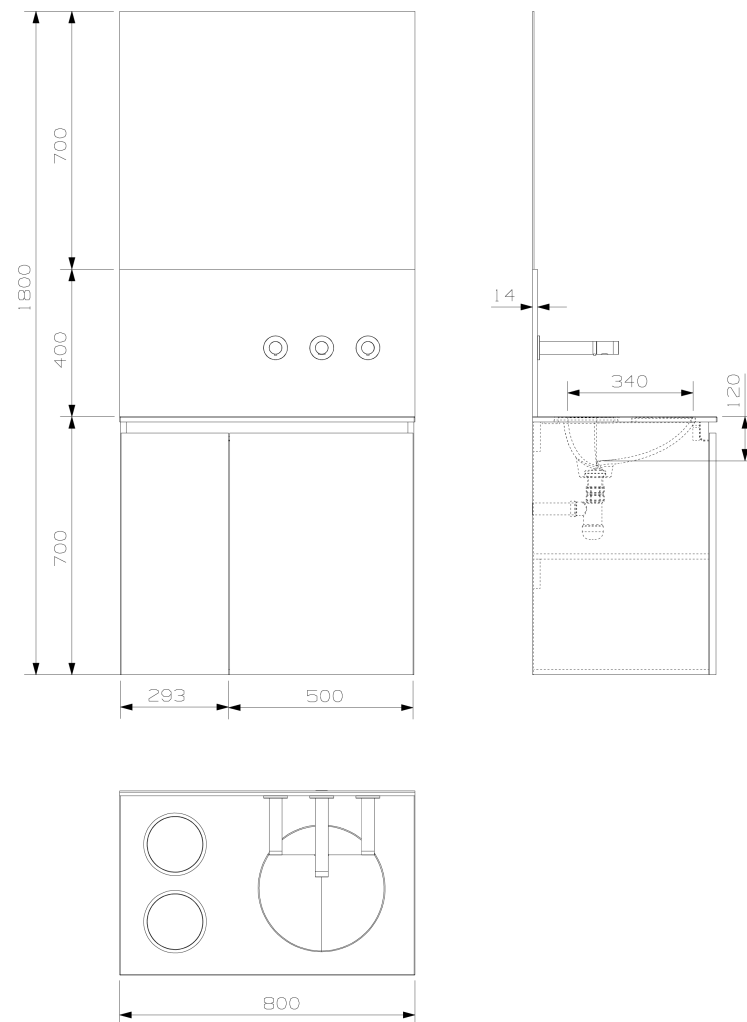

Hygibowl 80r F50-1 set

280-035-11

M 1:10

www.eumardesign.com