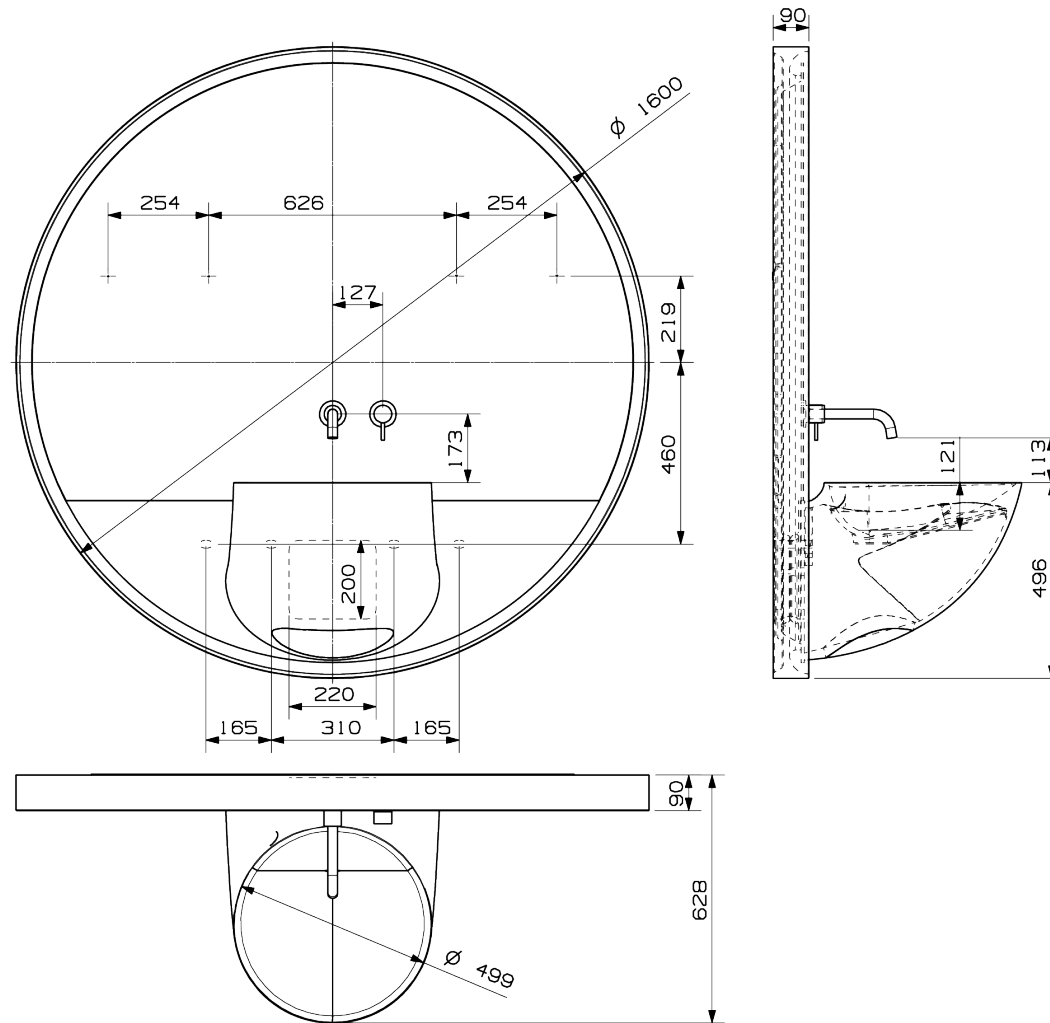

Portal WB mirror R1

484-1616-01

M 1:10

www.eumardesign.com