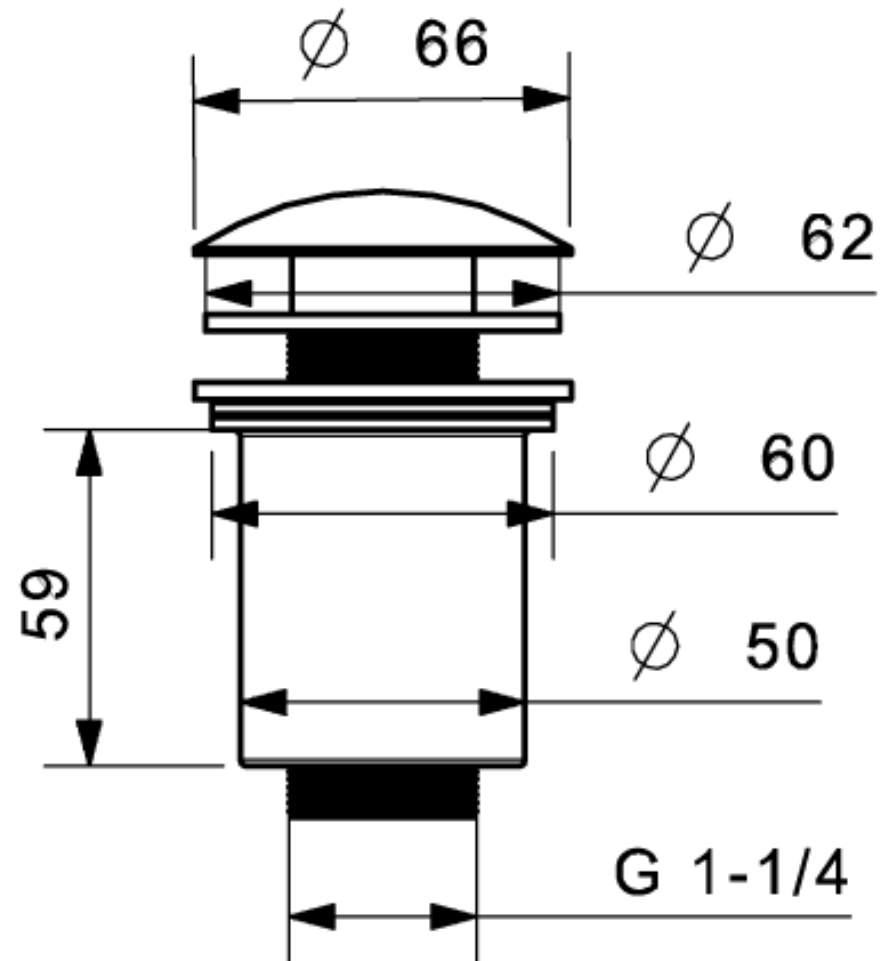

Waste push-open (brass, chrome)

951-0004-11

M 1:10

www.eumardesign.com