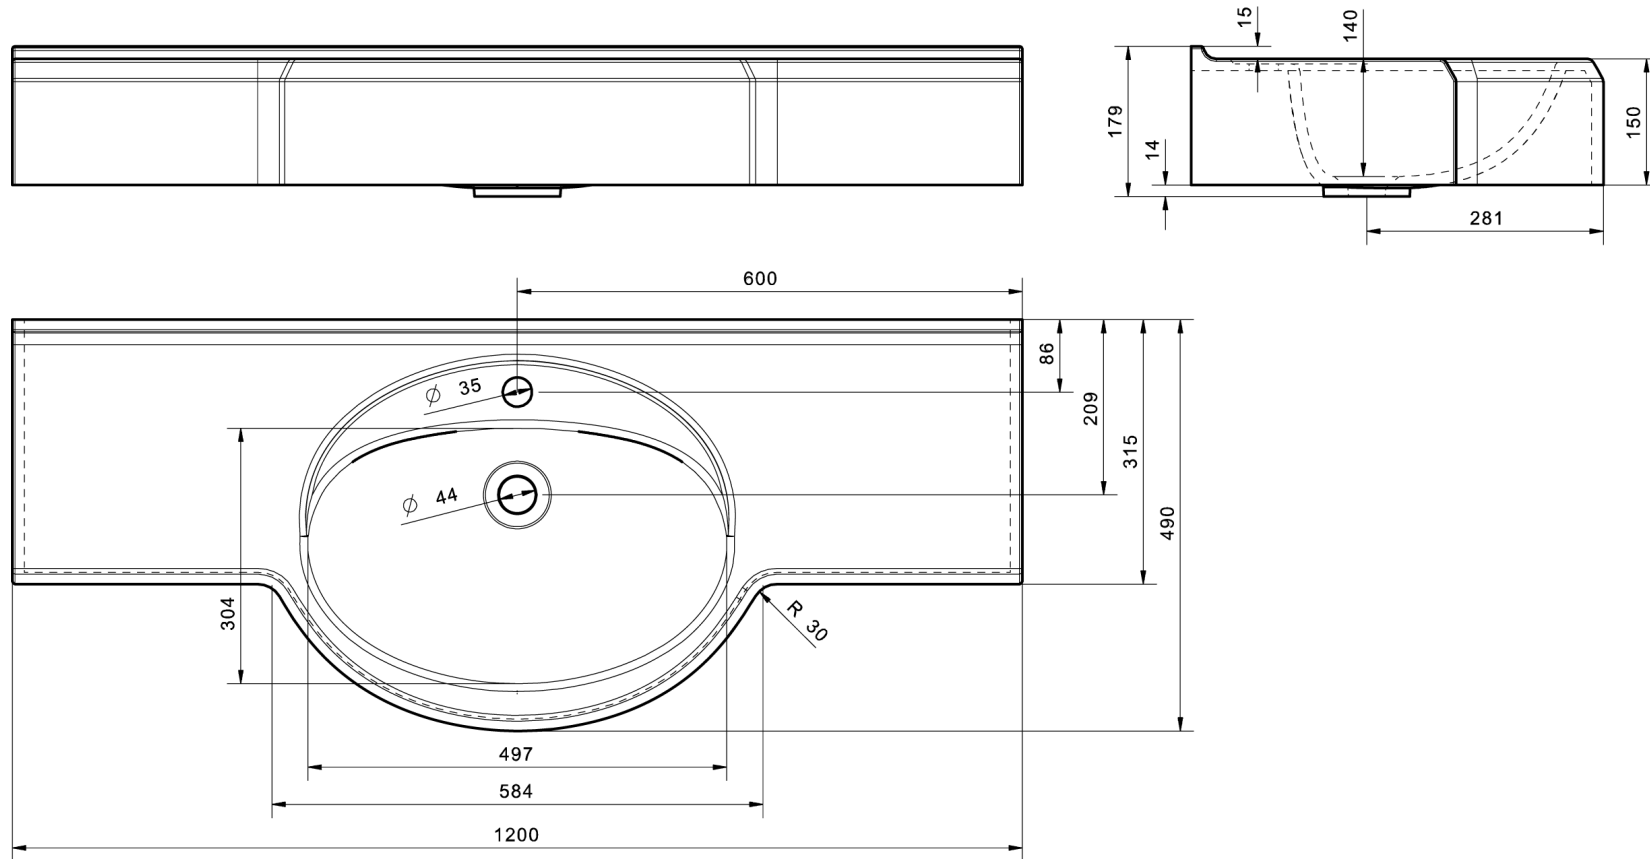

# Amadeus 120cf

464-1205-82

M 1:10

[www.eumardesign.com](http://www.eumardesign.com)