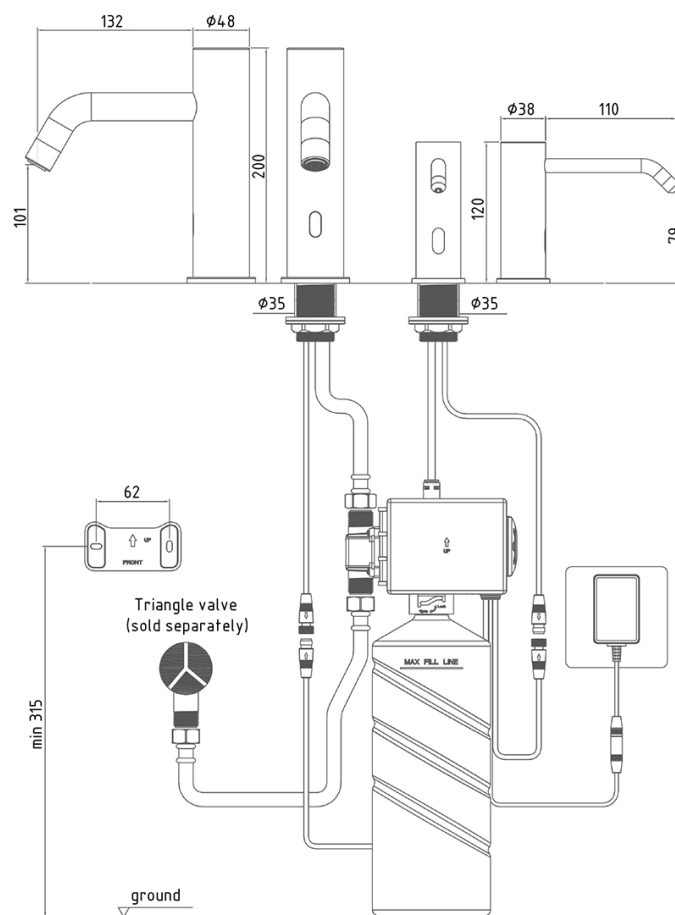

# Touchless faucet and soap dispenser Amber set (black mat) eumardesign

299-3205-52

M 1:10

[www.eumardesign.com](http://www.eumardesign.com)

All drawings contain necessary measurements, which are subject to standard tolerances. They are stated in mm and are non-binding. Exact measurements, in particular of customized products, can only be taken from the finished product. Information about tolerances can be found in our General Terms and Conditions (GTC) - [www.eumar.ee/gtc](http://www.eumar.ee/gtc). In the interests of technical progress we reserve the right to introduce technical modifications.