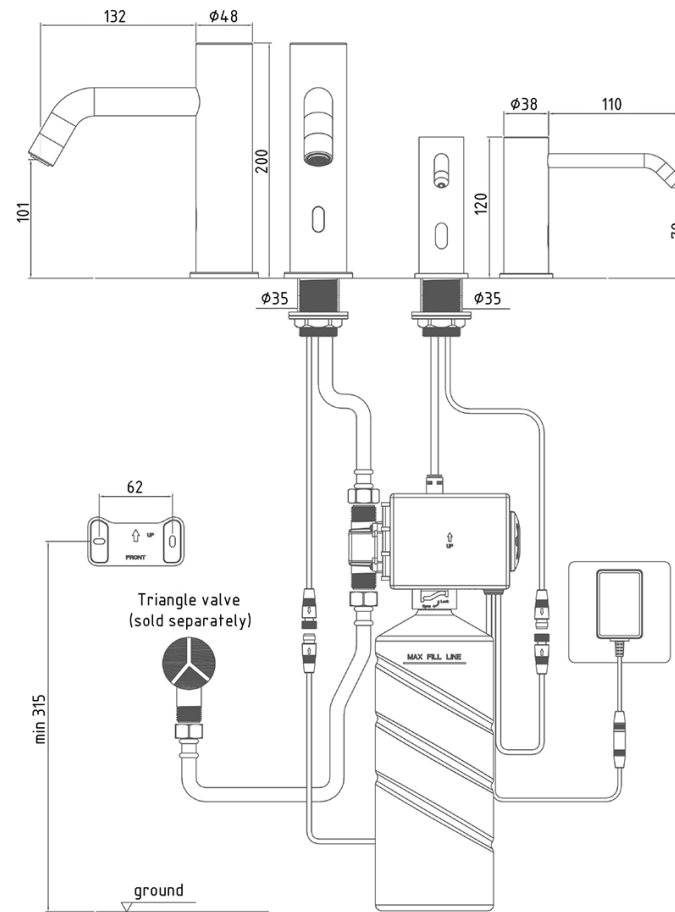

Touchless faucet and soap dispenser Amber set (brushed gold) eumardesign

299-3205-54

M 1:10

www.eumardesign.com

All drawings contain necessary measurements, which are subject to standard tolerances. They are stated in mm and are non-binding. Exact measurements, in particular of customized products, can only be taken from the finished product. Information about tolerances can be found in our General Terms and Conditions (GTC) - www.eumar.ee/gtc. In the interests of technical progress we reserve the right to introduce technical modifications.