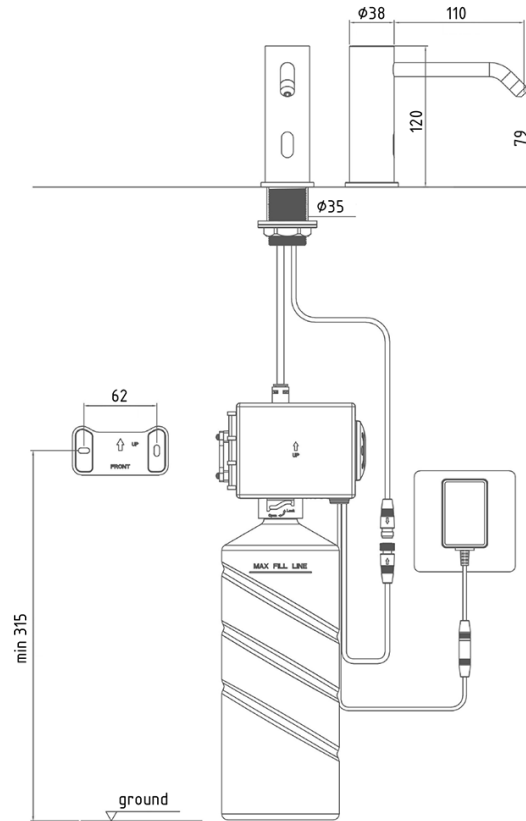

Amber touchless soap/disinfectant dispenser (brushed nickel) eumardesign

299-3205-23

M 1:10

www.eumardesign.com

All drawings contain necessary measurements, which are subject to standard tolerances. They are stated in mm and are non-binding. Exact measurements, in particular of customized products, can only be taken from the finished product. Information about tolerances can be found in our General Terms and Conditions (GTC) - www.eumar.ee/gtc. In the interests of technical progress we reserve the right to introduce technical modifications.