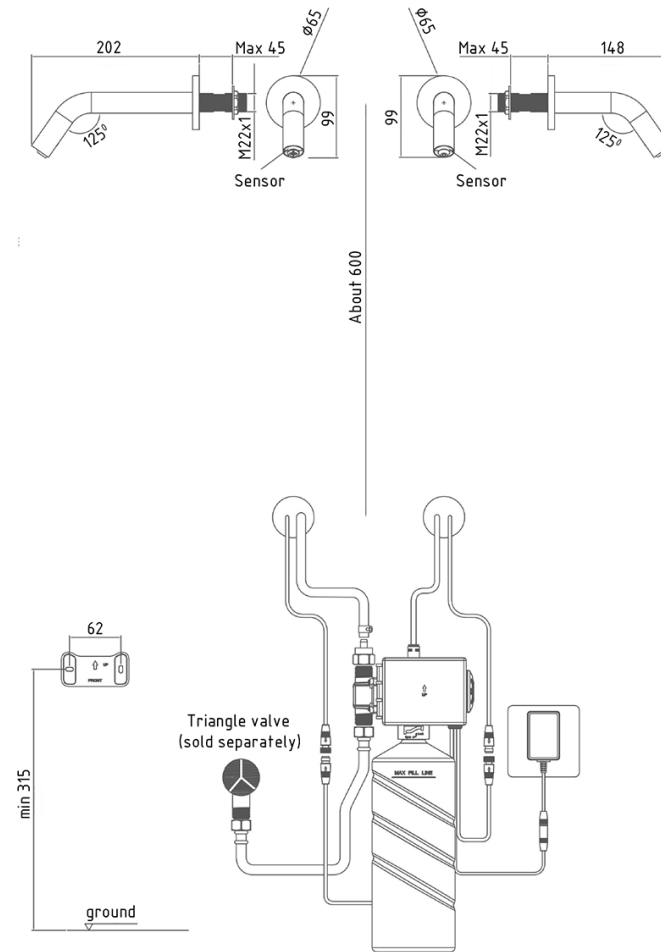

# Apollo touchless faucet and soap/disinfectant dispenser set (br)

299-3203-52

M 1:10

[www.eumardesign.com](http://www.eumardesign.com)

All drawings contain necessary measurements, which are subject to standard tolerances. They are stated in mm and are non-binding. Exact measurements, in particular of customized products, can only be taken from the finished product. Information about tolerances can be found in our General Terms and Conditions (GTC) - [www.eumar.ee/gtc](http://www.eumar.ee/gtc). In the interests of technical progress we reserve the right to introduce technical modifications.