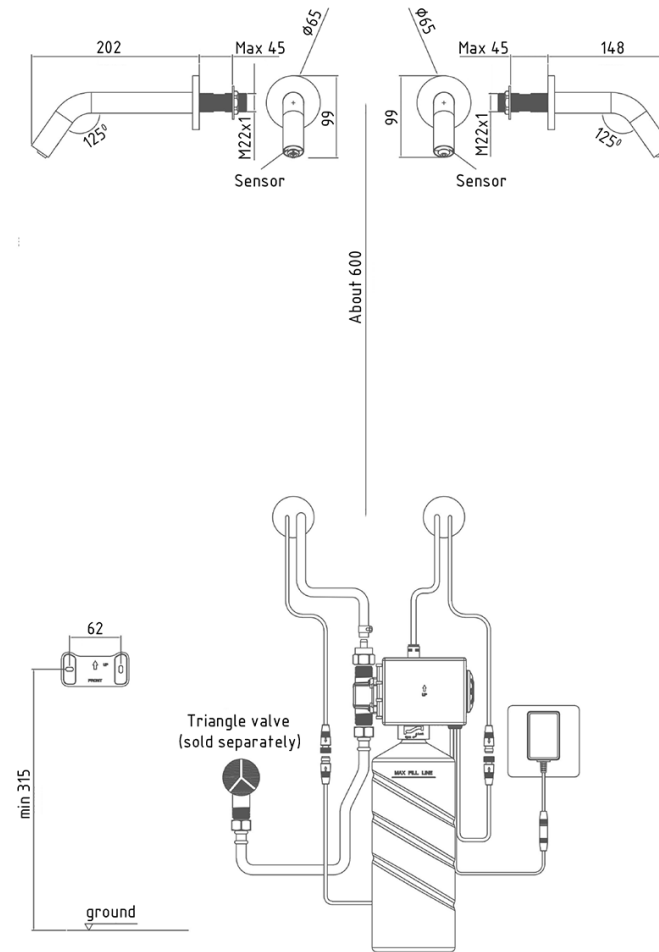

# Touchless faucet and soap dispenser Apollo set (black mat)

eumardesign

299-3203-52

M 1:10

[www.eumardesign.com](http://www.eumardesign.com)

All drawings contain necessary measurements, which are subject to standard tolerances. They are stated in mm and are non-binding. Exact measurements, in particular of customized products, can only be taken from the finished product. Information about tolerances can be found in our General Terms and Conditions (GTC) - [www.eumar.ee/gtc](http://www.eumar.ee/gtc). In the interests of technical progress we reserve the right to introduce technical modifications.