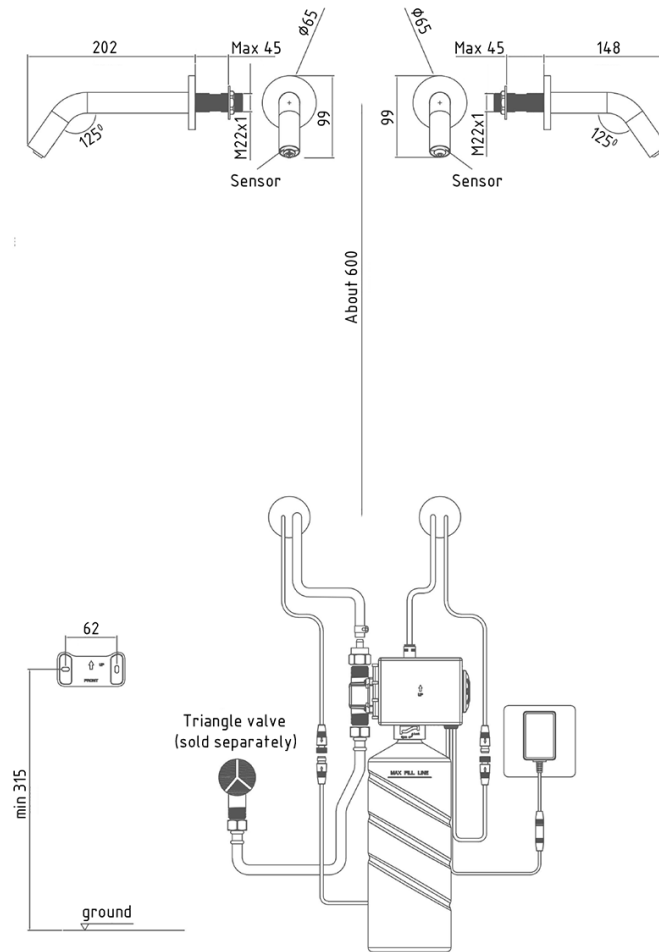

# Touchless faucet and soap dispenser Apollo set (brushed gold) eumardesign

299-3203-54

M 1:10

[www.eumardesign.com](http://www.eumardesign.com)

All drawings contain necessary measurements, which are subject to standard tolerances. They are stated in mm and are non-binding. Exact measurements, in particular of customized products, can only be taken from the finished product. Information about tolerances can be found in our General Terms and Conditions (GTC) - [www.eumar.ee/gtc](http://www.eumar.ee/gtc) In the interests of technical progress we reserve the right to introduce technical modifications.