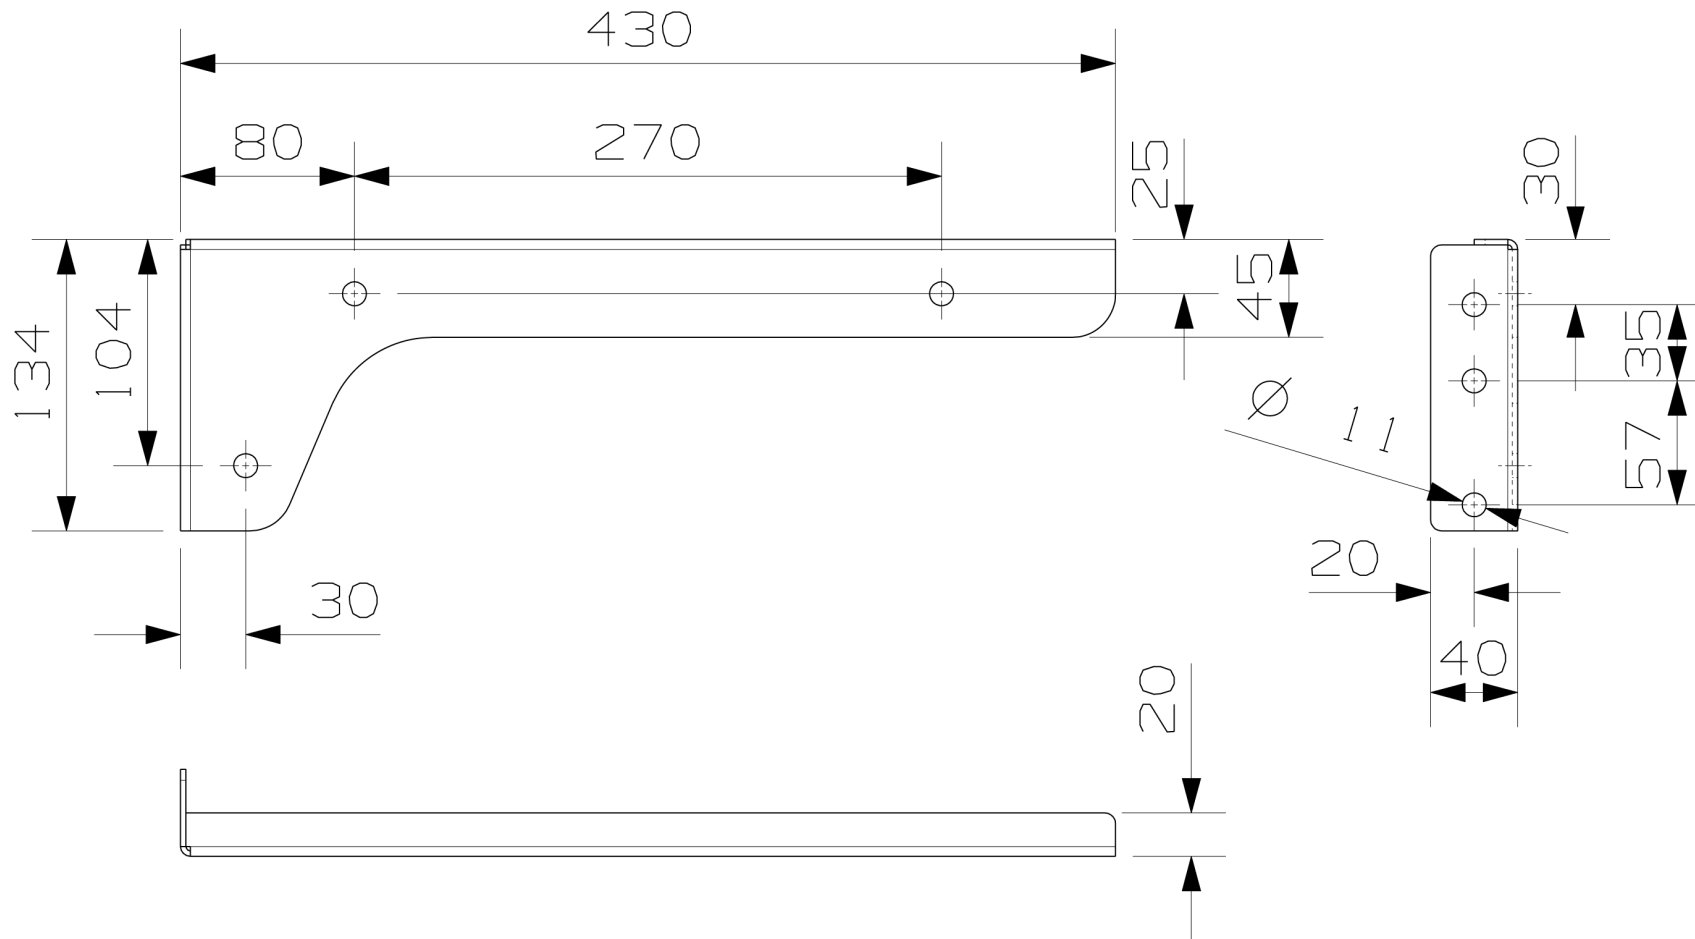

# Console-side support 430x134l

940-0002-11

M 1:10

[www.eumardesign.com](http://www.eumardesign.com)