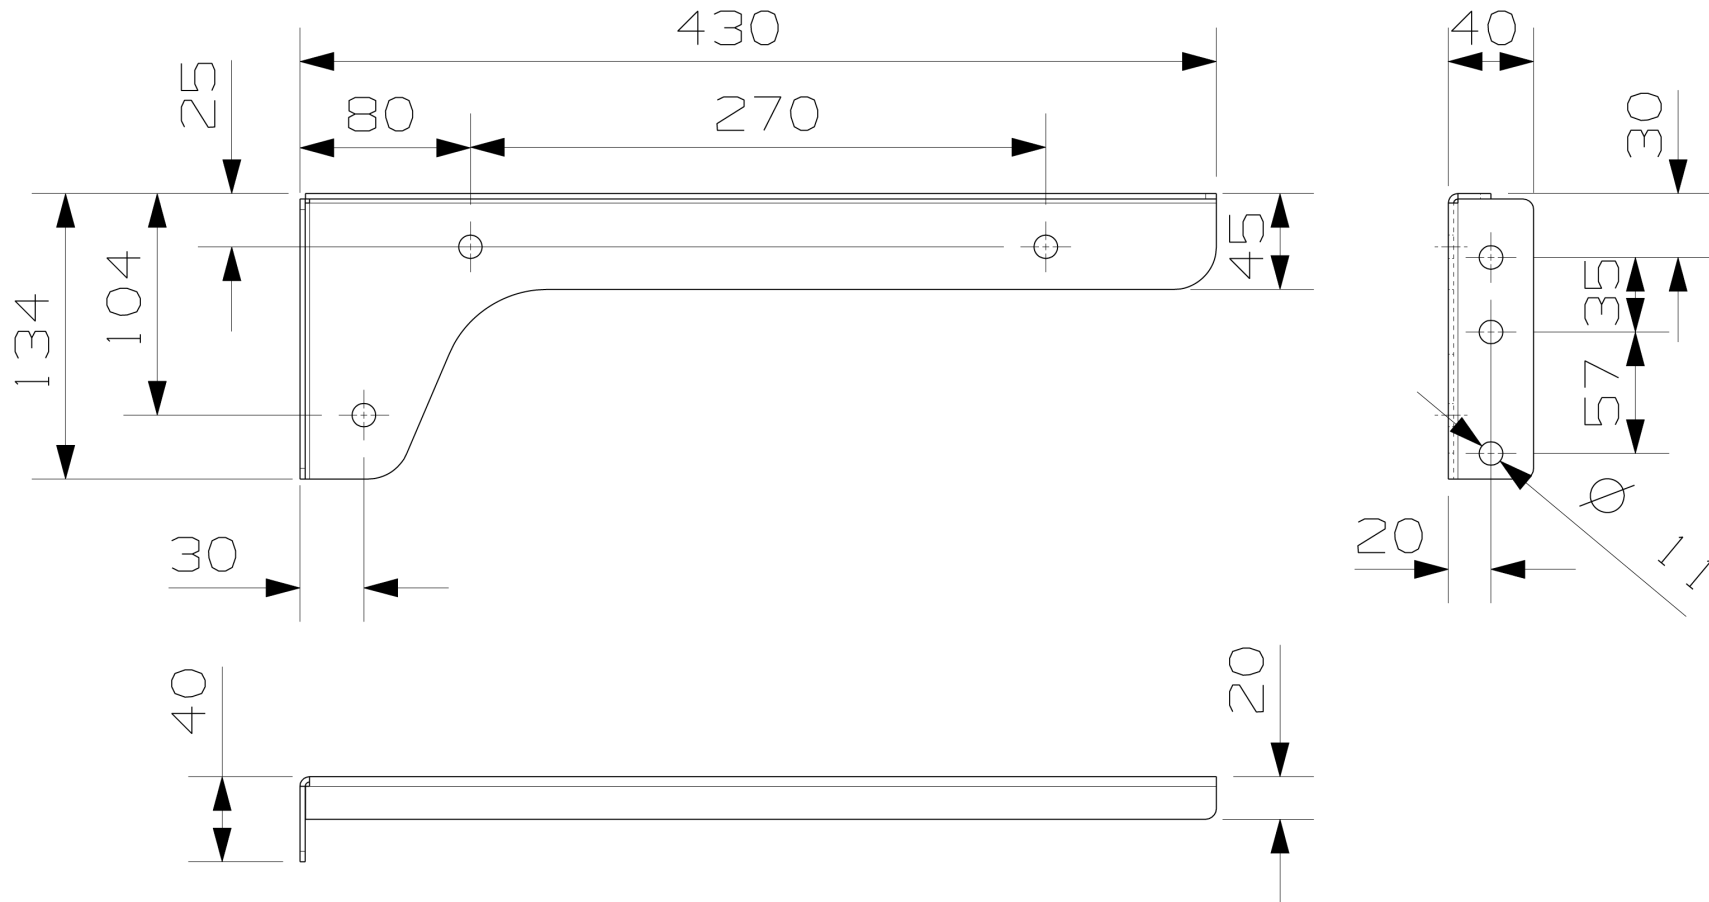

Console-side support 430x134r

940-0002-12

M 1:10

www.eumardesign.com