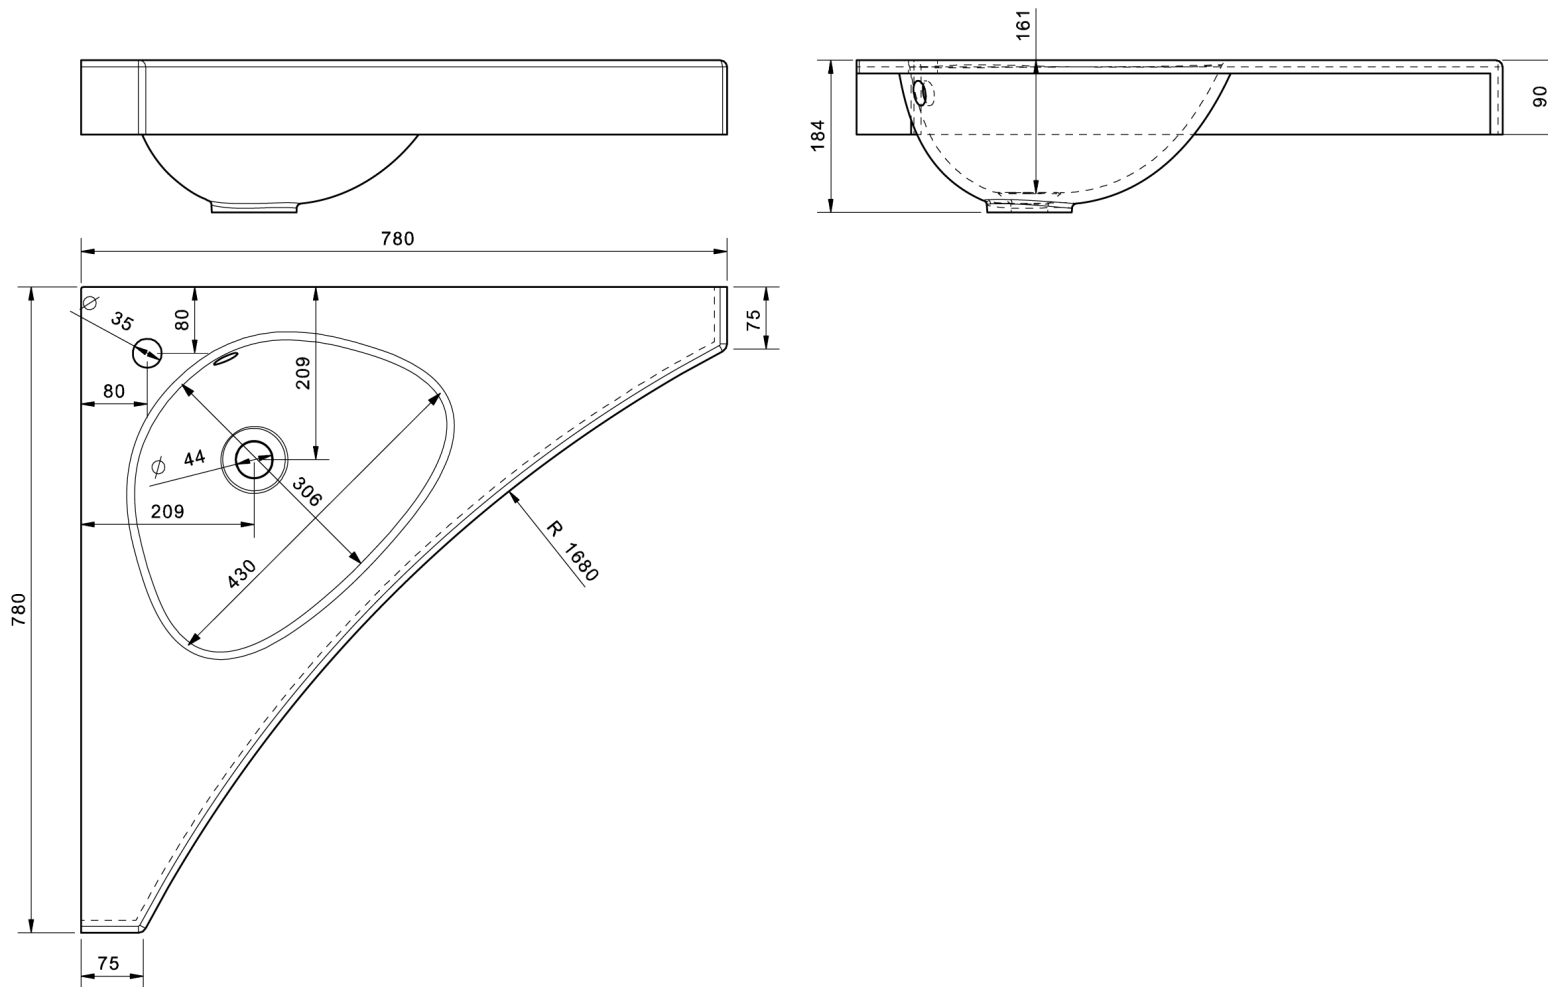

Cosy corner 78c

465-0808-80

M 1:10

www.eumardesign.com