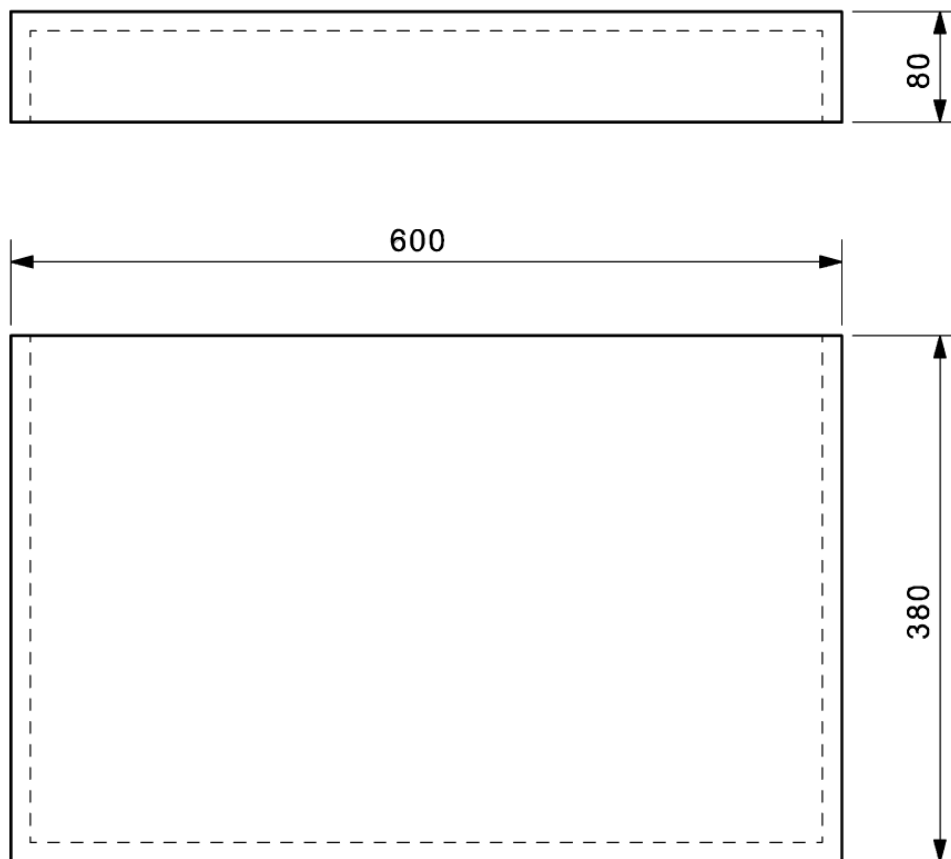

Countertop h80 60x38

720-0604-03

M 1:10

www.eumardesign.com