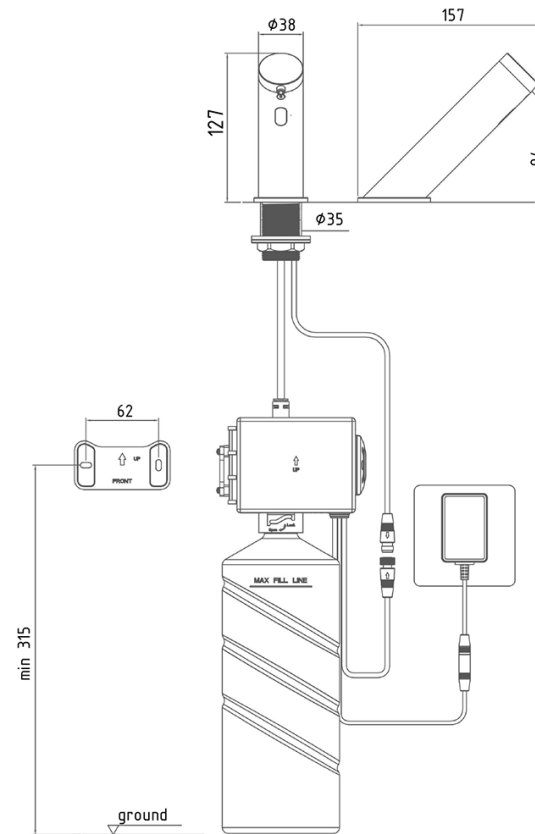

# Delta C touchless soap/disinfectant dispenser (chrome)

eumardesign

299-3201-21

M 1:10

[www.eumardesign.com](http://www.eumardesign.com)

All drawings contain necessary measurements, which are subject to standard tolerances. They are stated in mm and are non-binding. Exact measurements, in particular of customized products, can only be taken from the finished product. Information about tolerances can be found in our General Terms and Conditions (GTC) - [www.eumar.ee/gtc](http://www.eumar.ee/gtc). In the interests of technical progress we reserve the right to introduce technical modifications.