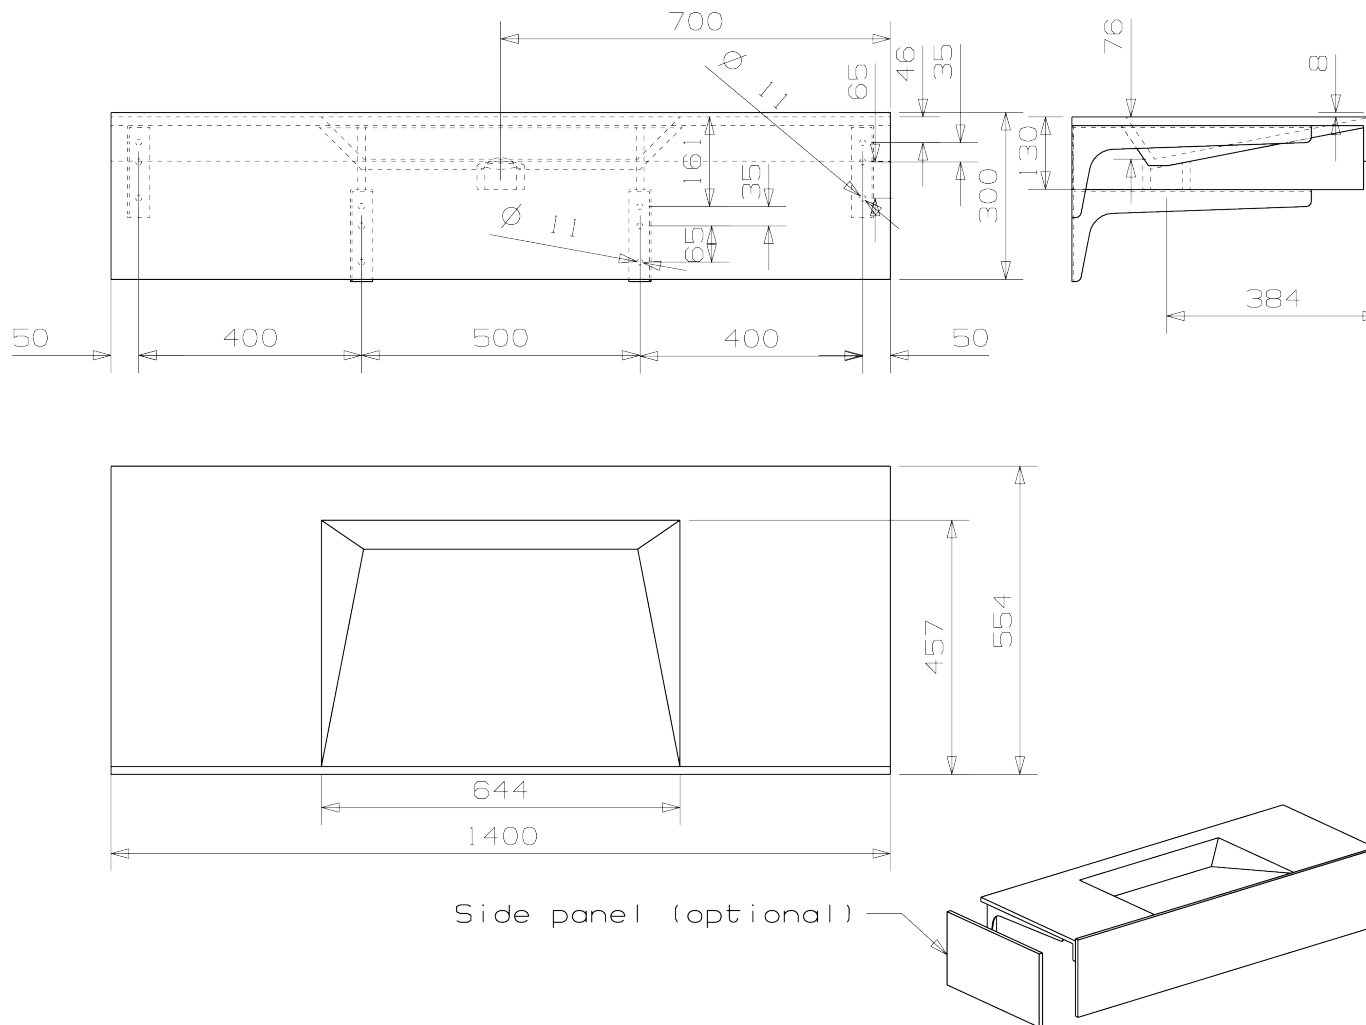

Downtown 140c_1 model L2 3055

468-1406-16

M 1:10

www.eumardesign.com