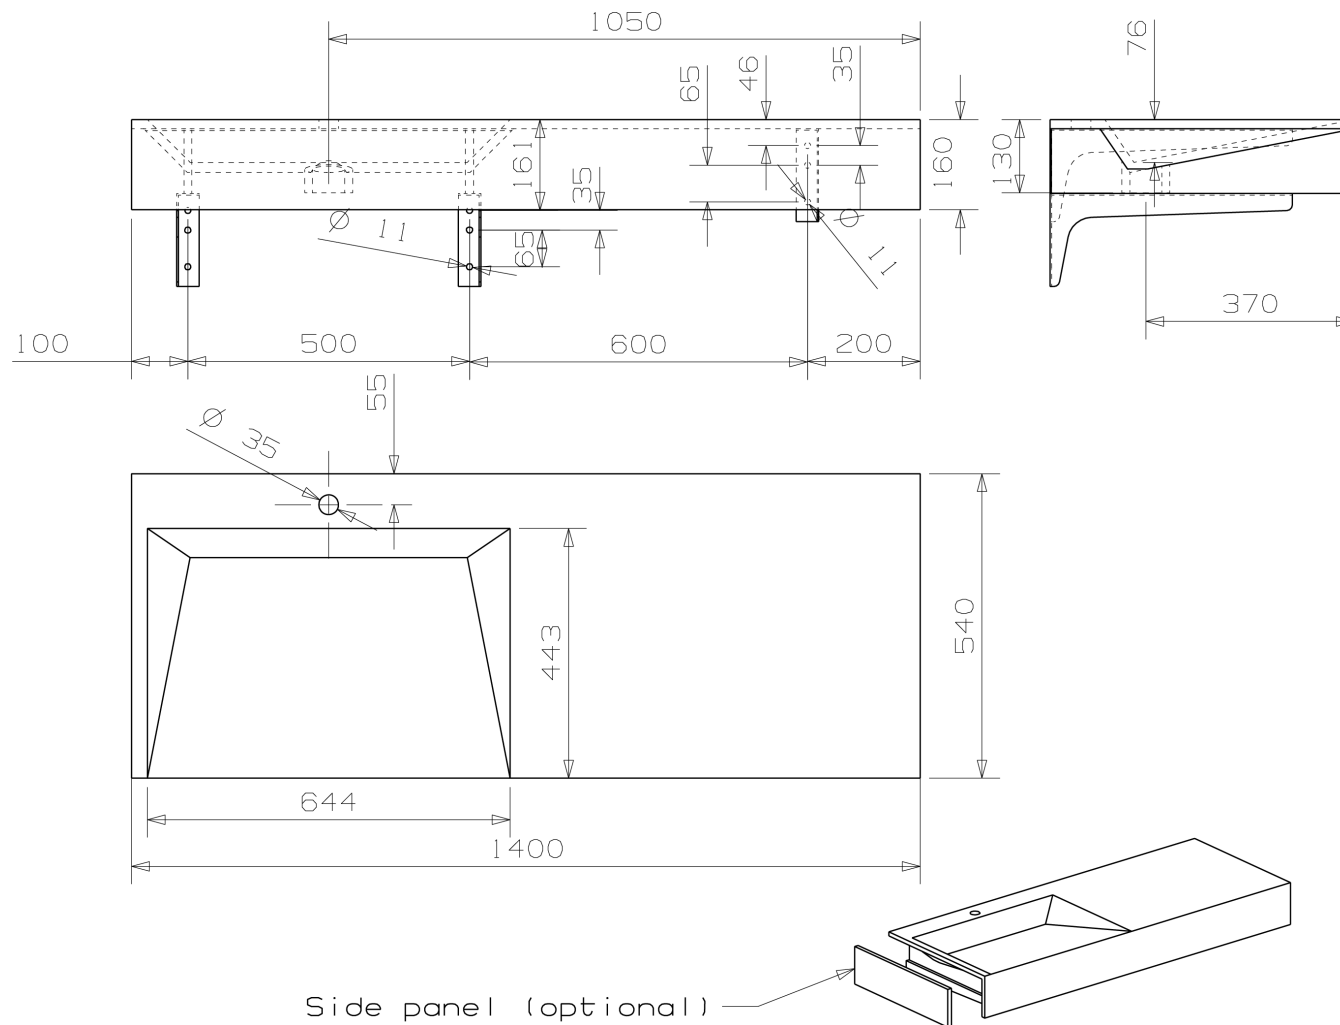

Downtown 140I_1 model L1 1654

468-1406-41

Side panel (optional)

M 1:10

www.eumardesign.com