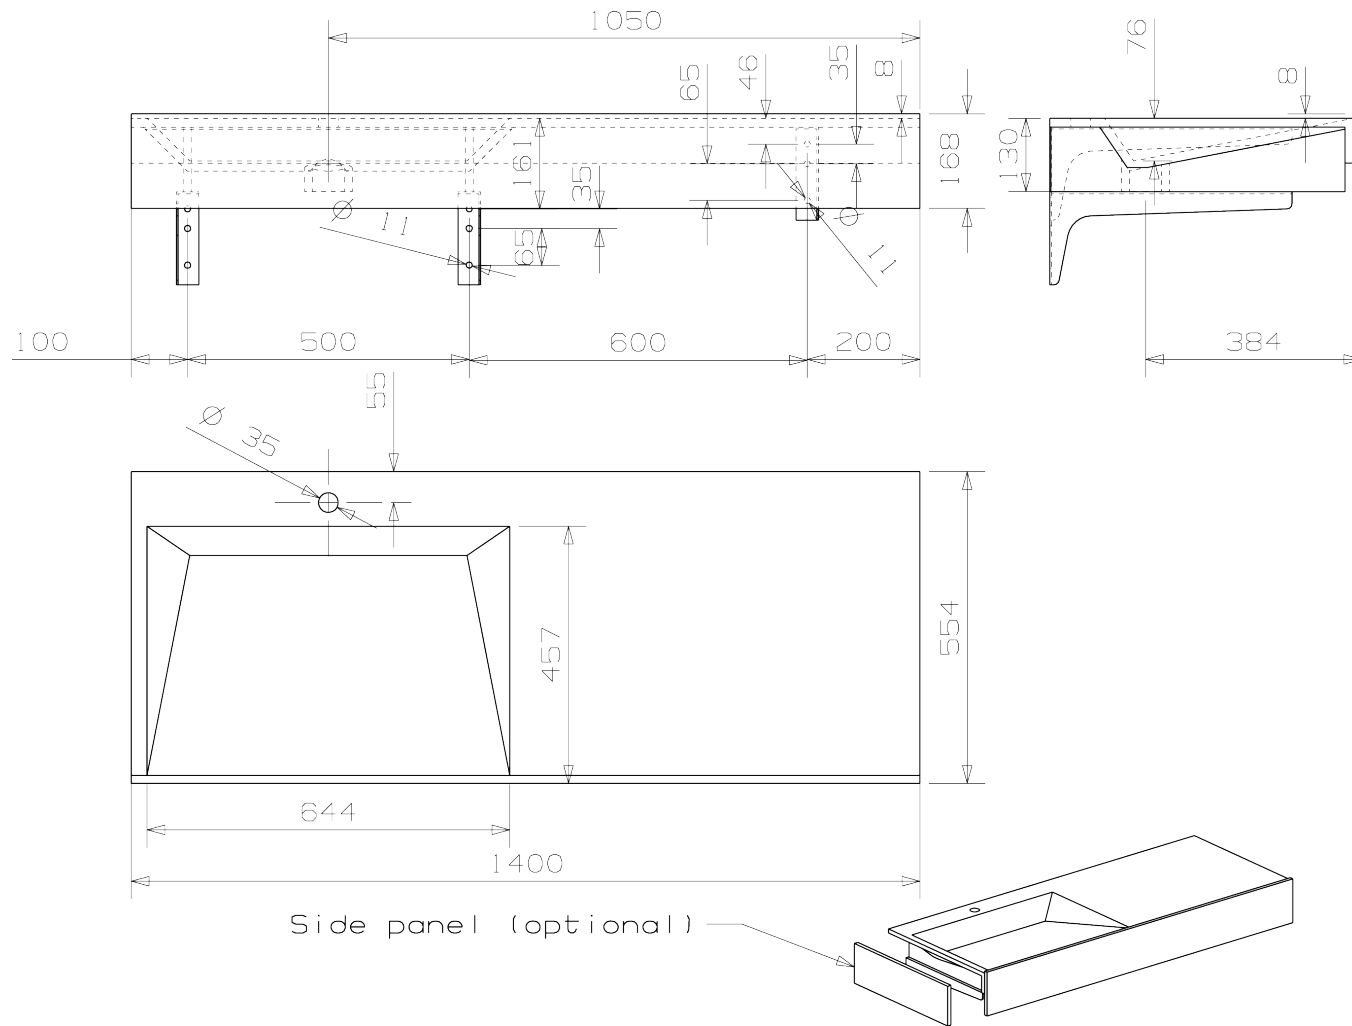

# Downtown 140l\_1 model L3 1755

468-1406-49

M 1:10

[www.eumardesign.com](http://www.eumardesign.com)