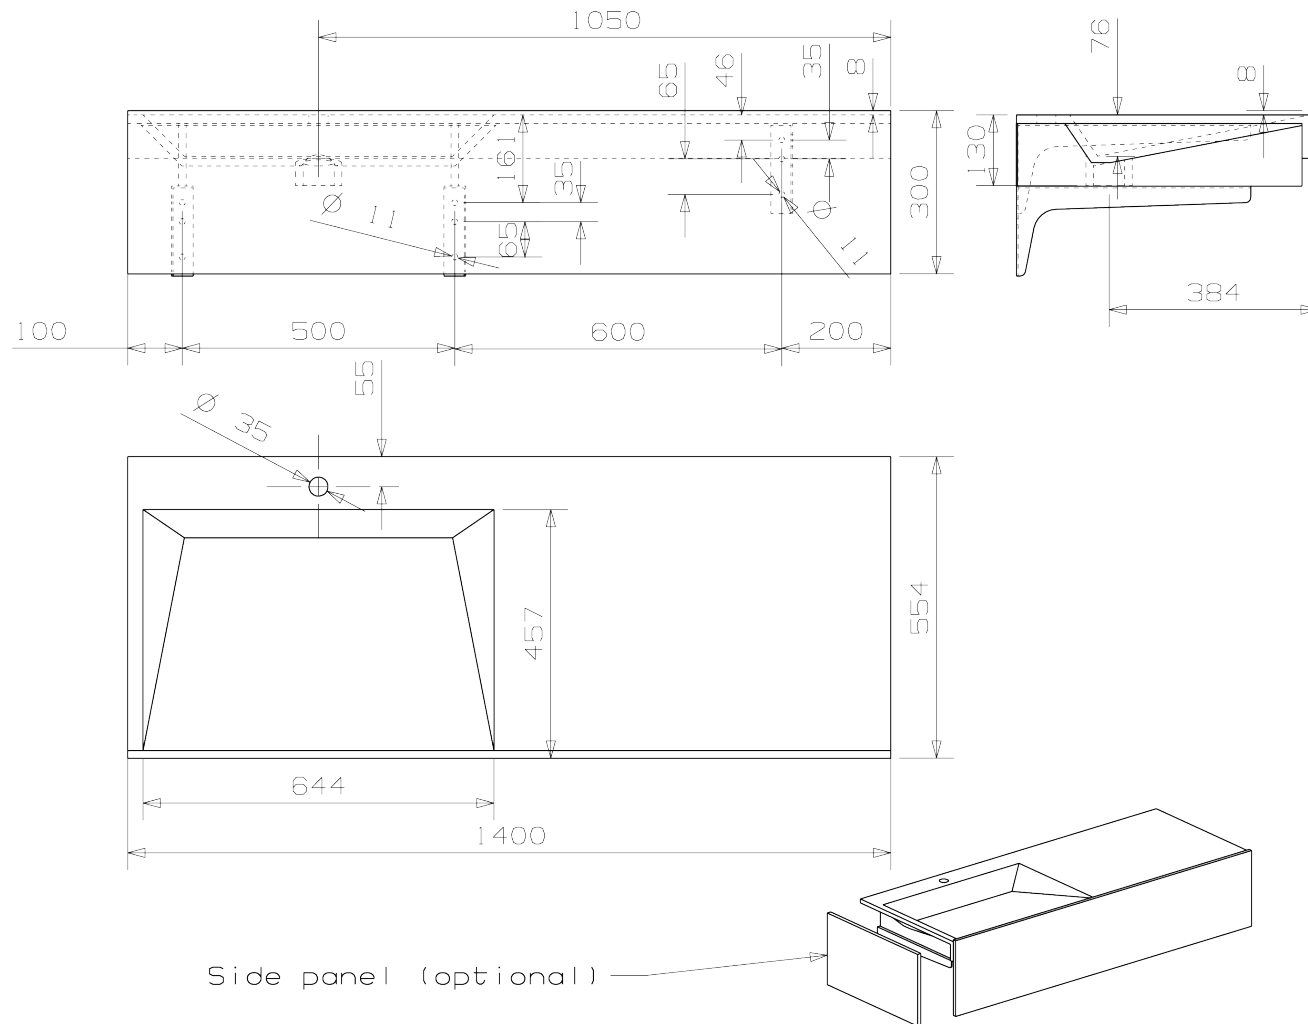

Downtown 140l_1 model L3 3055

468-1406-48

M 1:10

www.eumardesign.com