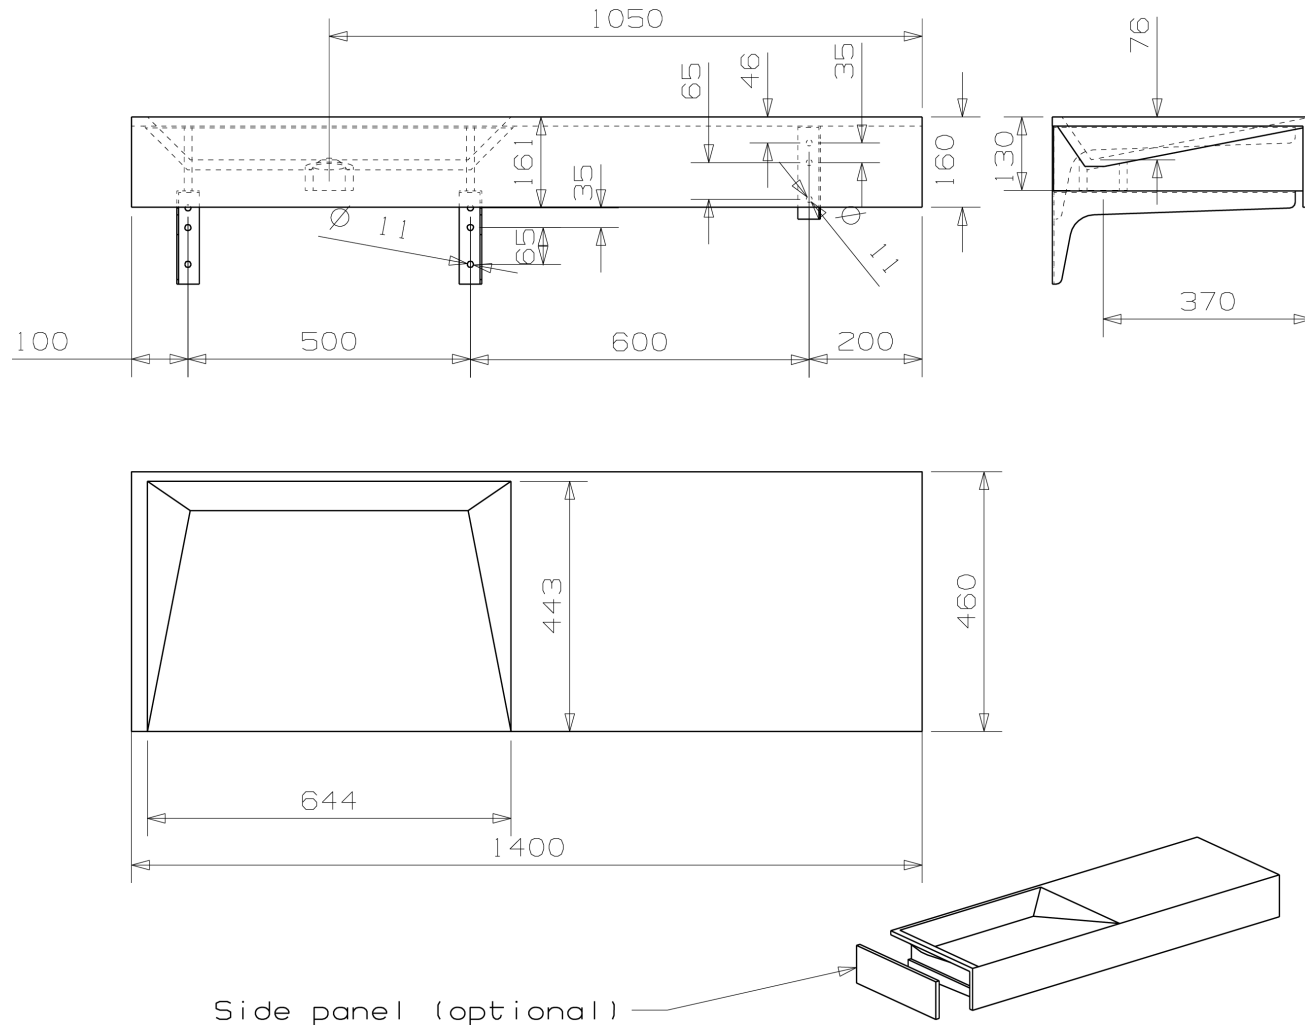

Downtown 140l_1 model S 1646

468-1406-43

M 1:10

www.eumardesign.com