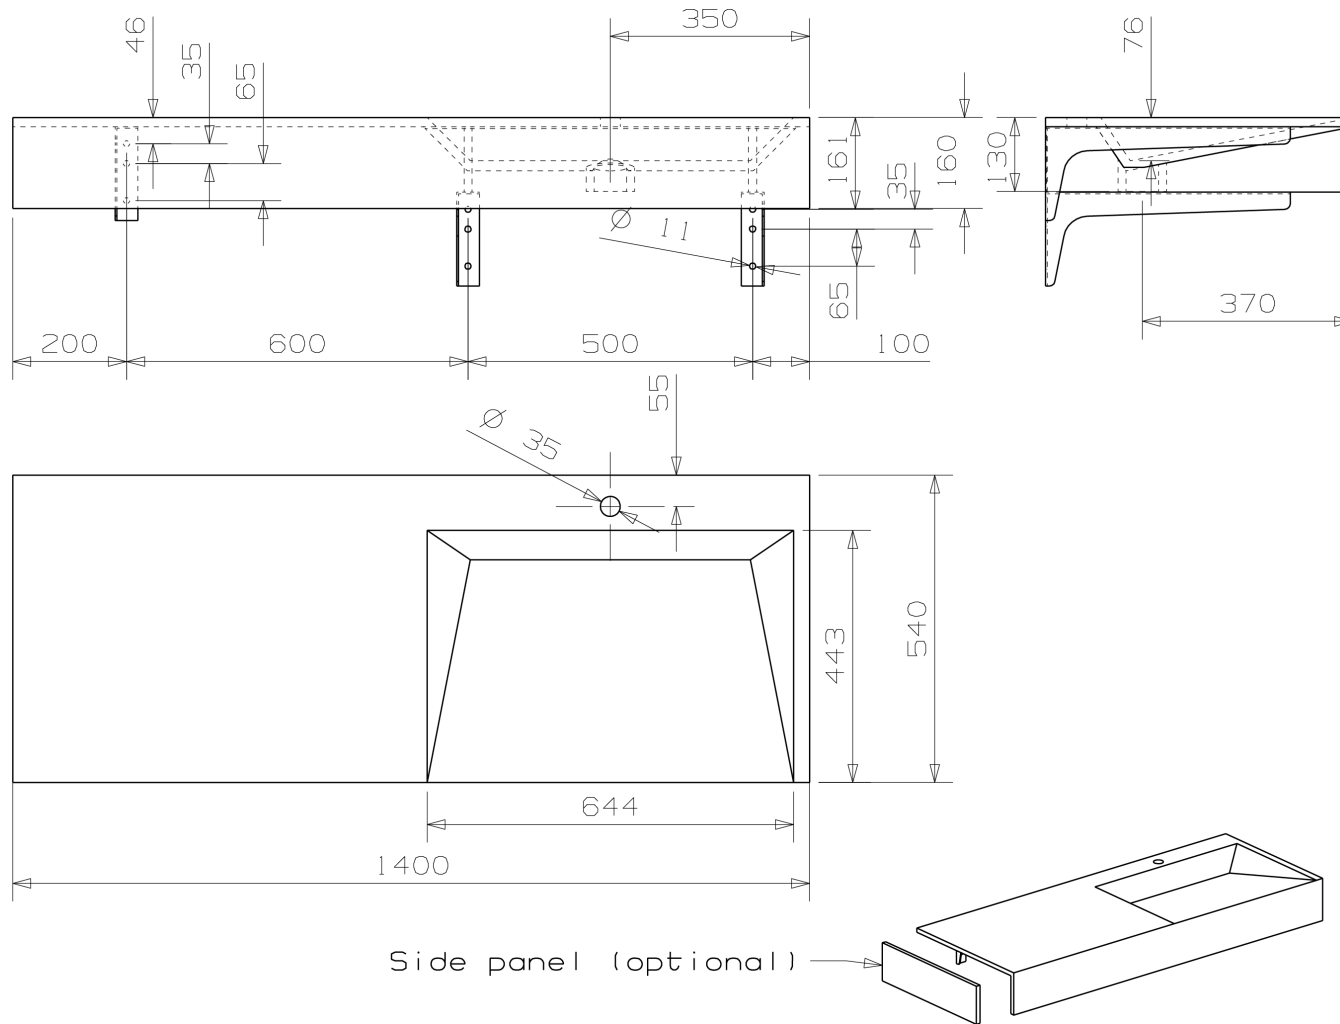

Downtown 140r_1 model L1 1654

468-1406-71

M 1:10

www.eumardesign.com