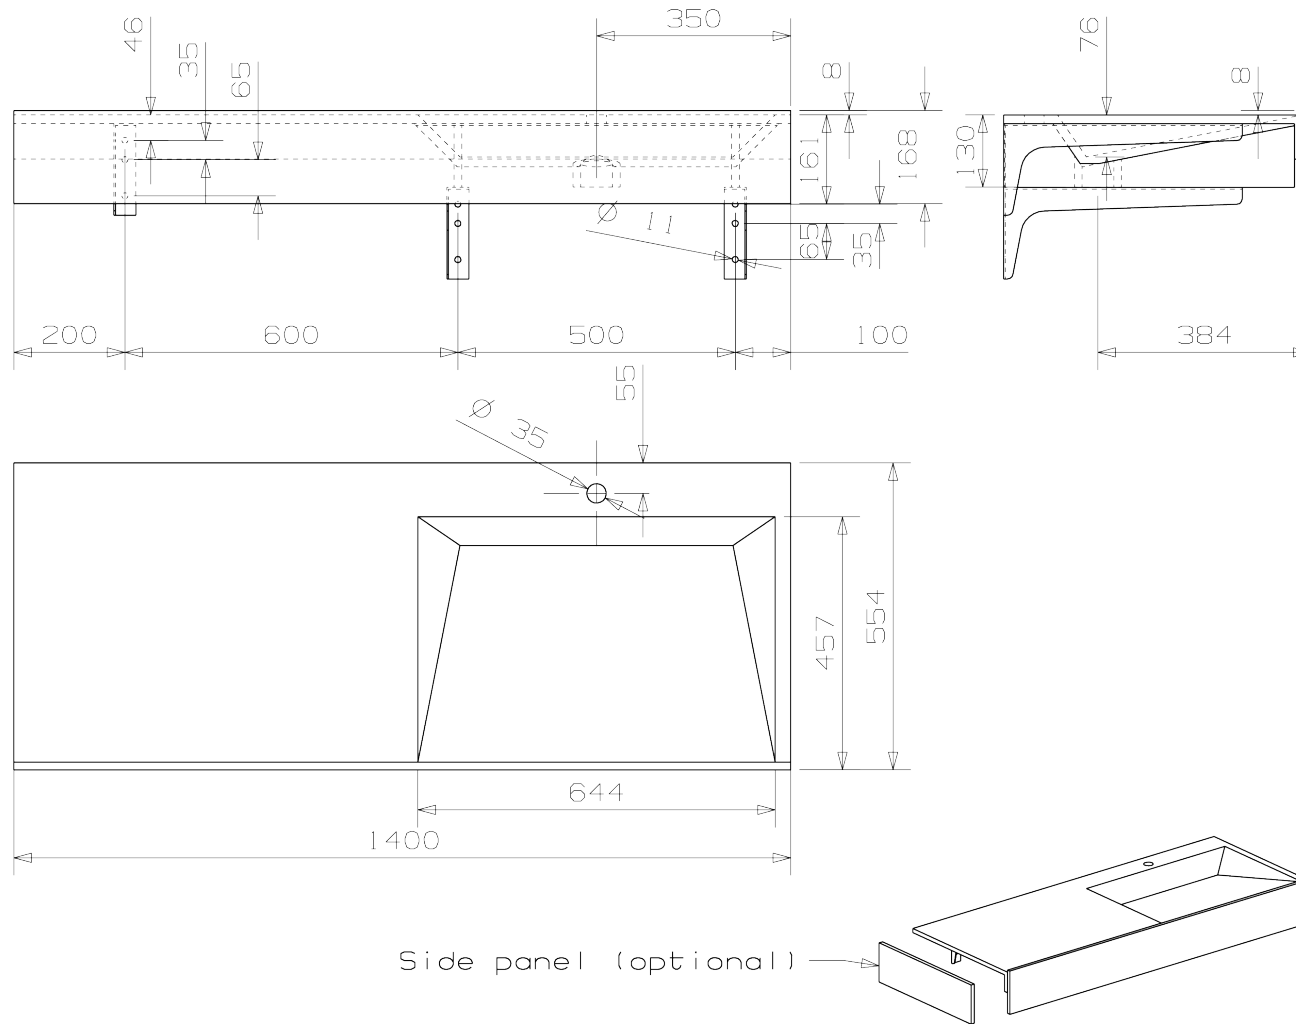

# Downtown 140r\_1 model L3 1755

468-1406-79

Side panel (optional)

M 1:10

[www.eumardesign.com](http://www.eumardesign.com)