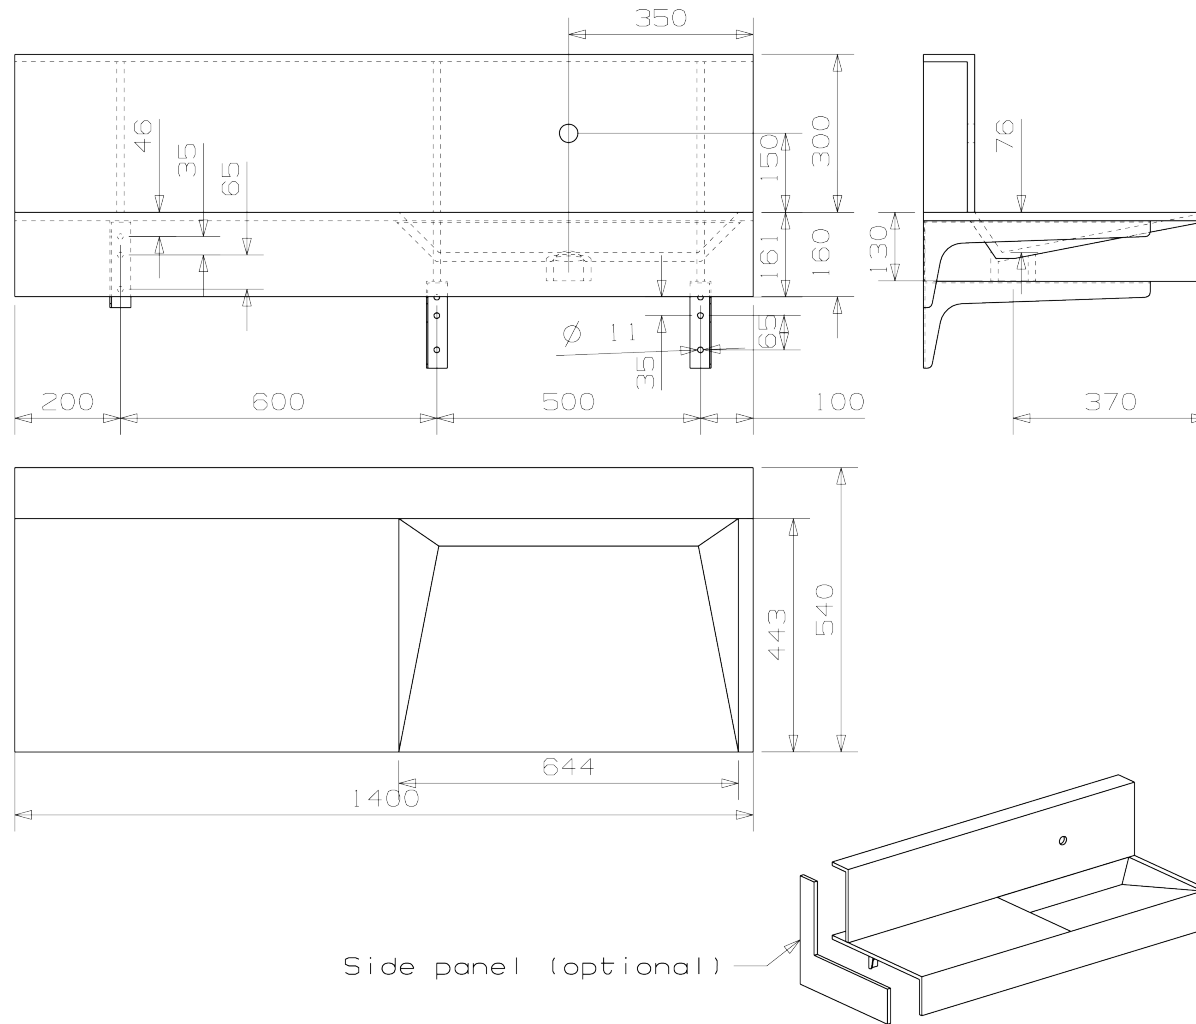

# Downtown 140r\_1 model LX 4654

468-1406-75

M 1:10

[www.eumardesign.com](http://www.eumardesign.com)