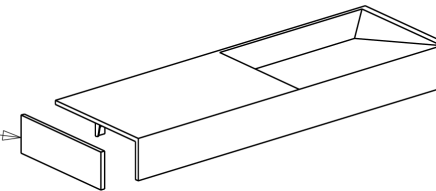

Downtown 140r_1 model S 1646

468-1406-73

Side panel (optional)

M 1:10

www.eumardesign.com