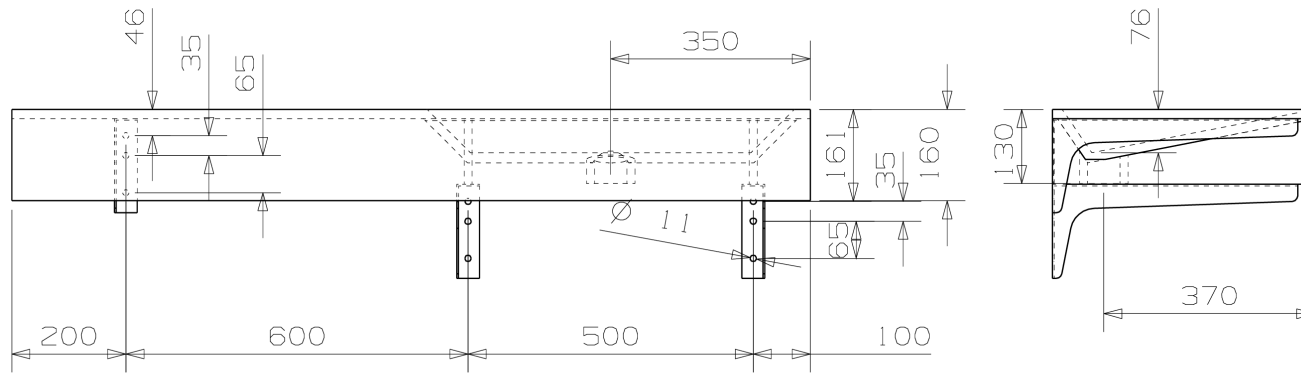

Downtown 140r_1 model S 1646

468-1406-73

Side panel (optional)

M 1:10

www.eumardesign.com