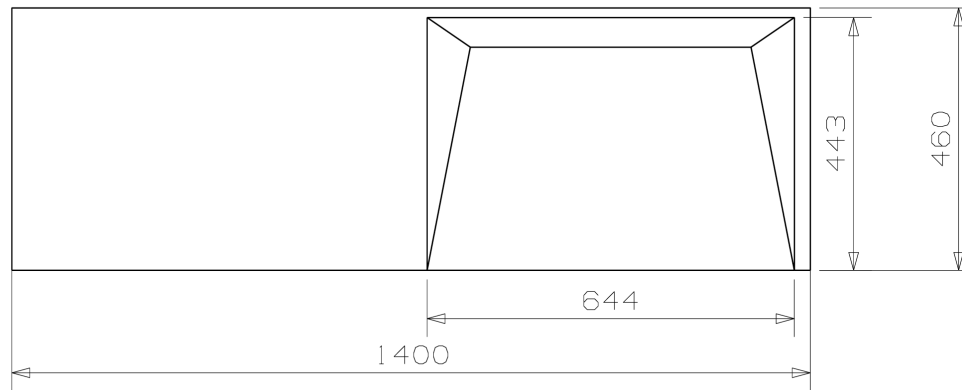

Downtown 140r_1 model S 1646

468-1406-73

Side panel (optional)

M 1:10

www.eumardesign.com