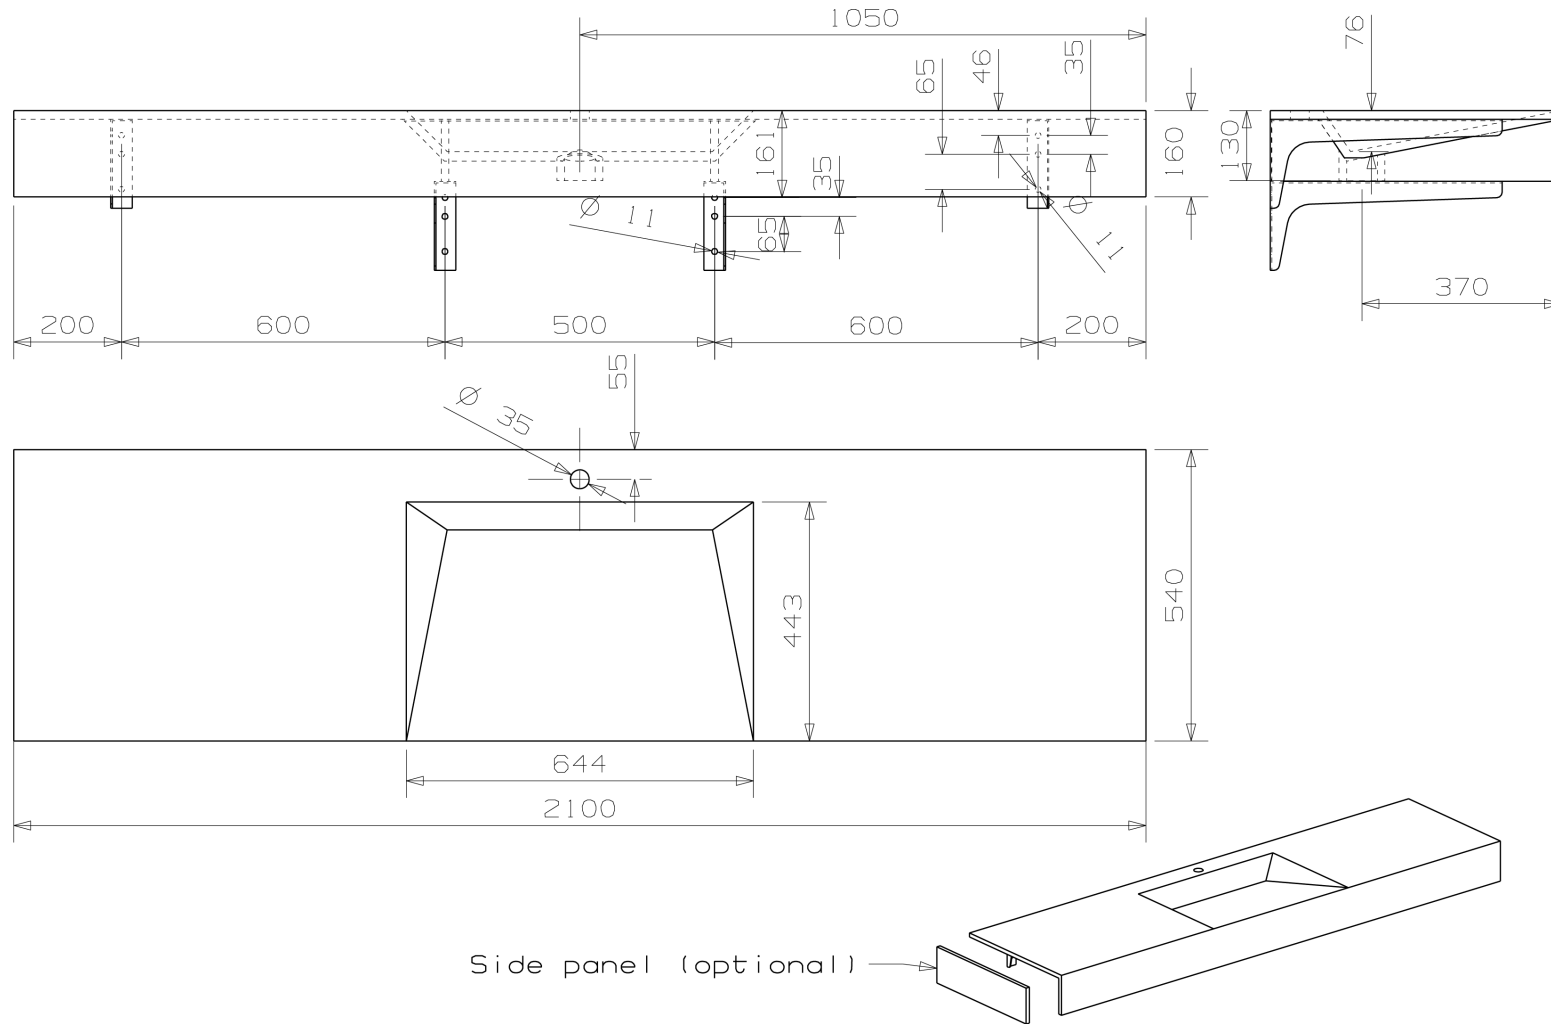

Downtown 210c_1 model L1 1654

468-2106-11

M 1:10

www.eumardesign.com