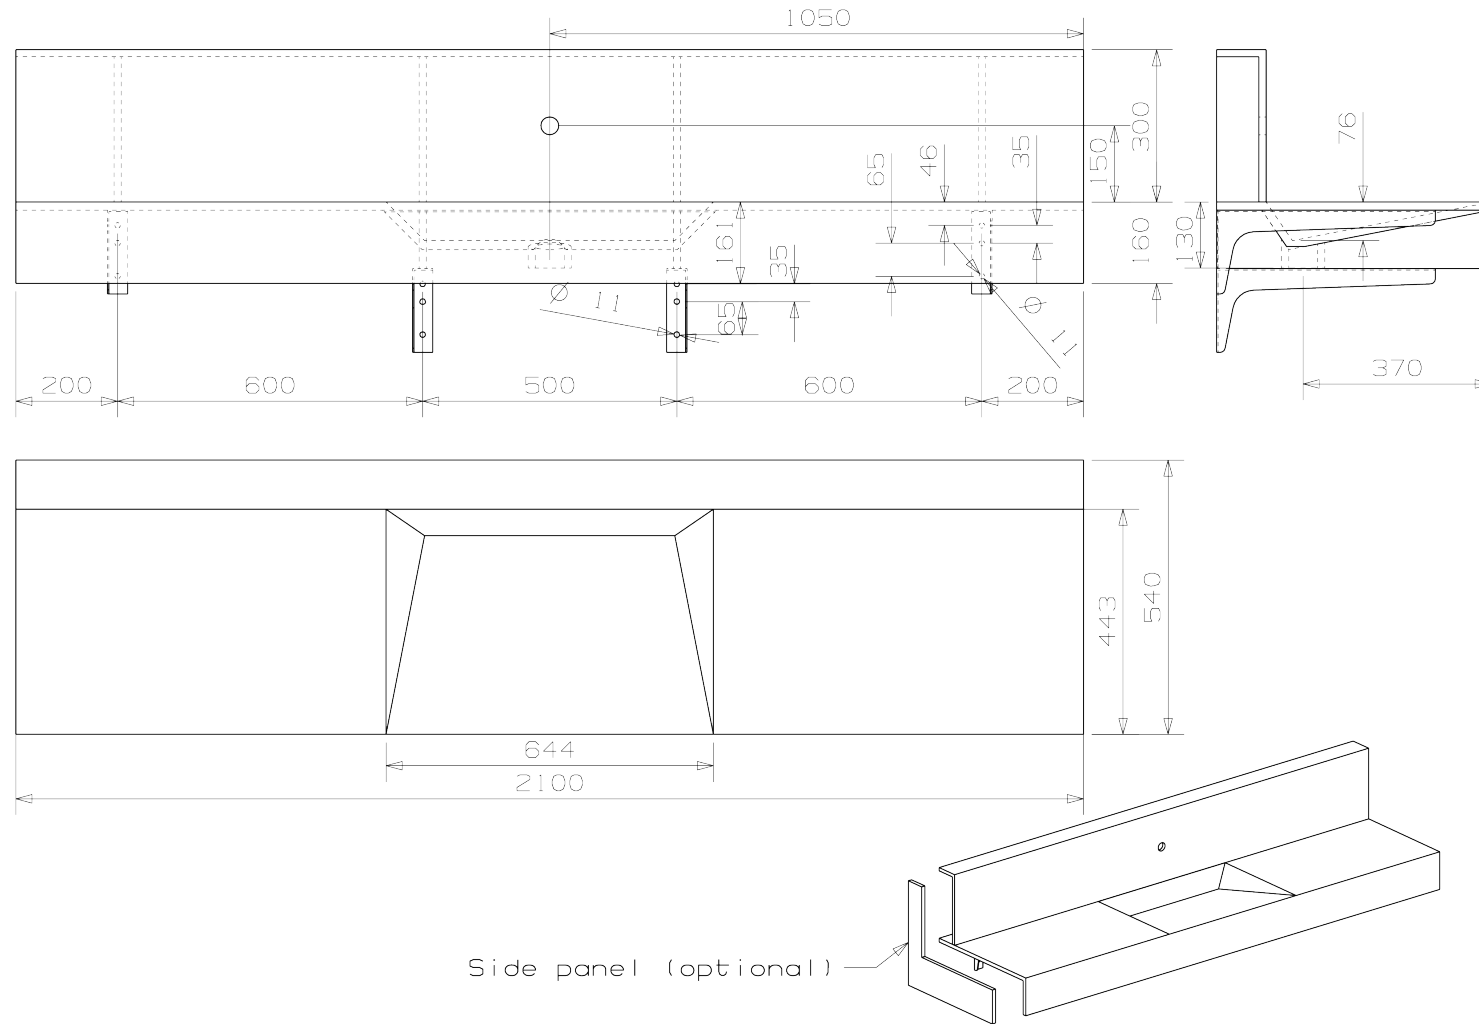

Downtown 210c_1 model LX 4654

468-2106-15

M 1:10

www.eumardesign.com