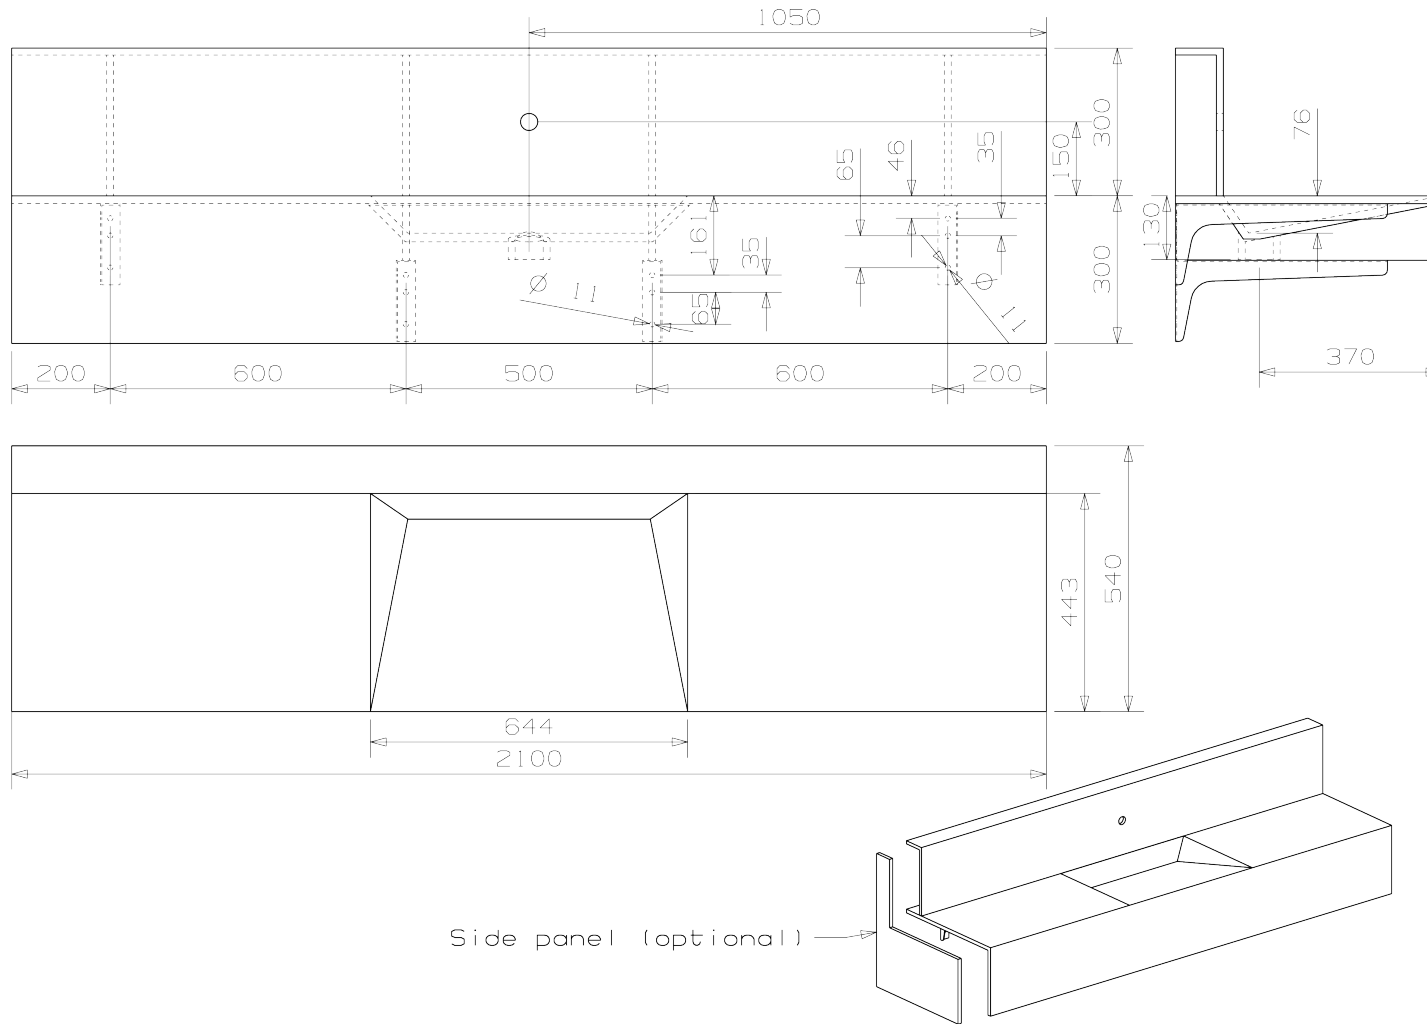

Downtown 210c_1 model LX 6054

468-2106-14

M 1:10

www.eumardesign.com