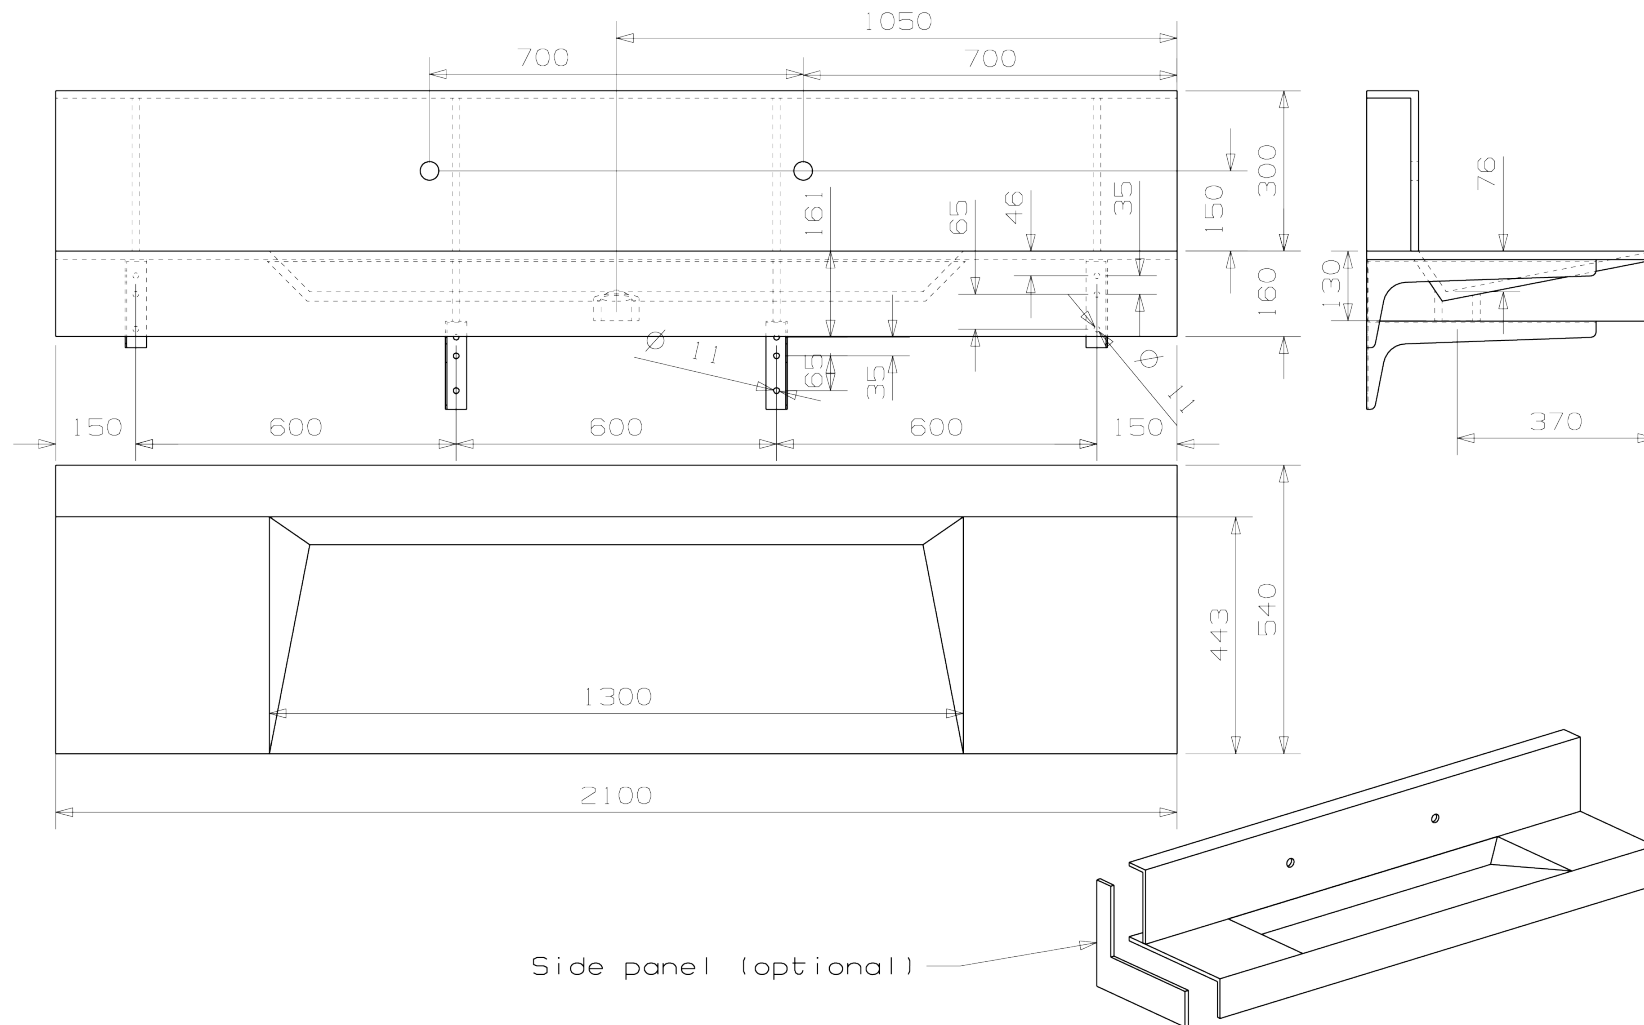

Downtown 210c_2 model LX 4654

468-2113-15

Side panel (optional)

M 1:10

www.eumardesign.com