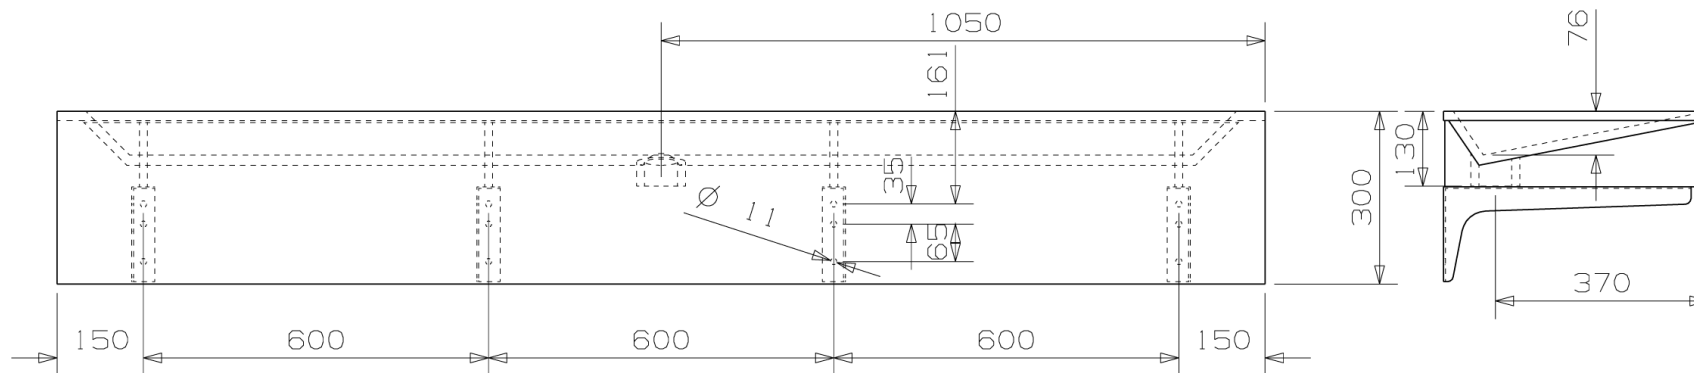

Downtown 210c_3 model S 3046

468-2120-12

Side panel (optional)

M 1:10

www.eumardesign.com