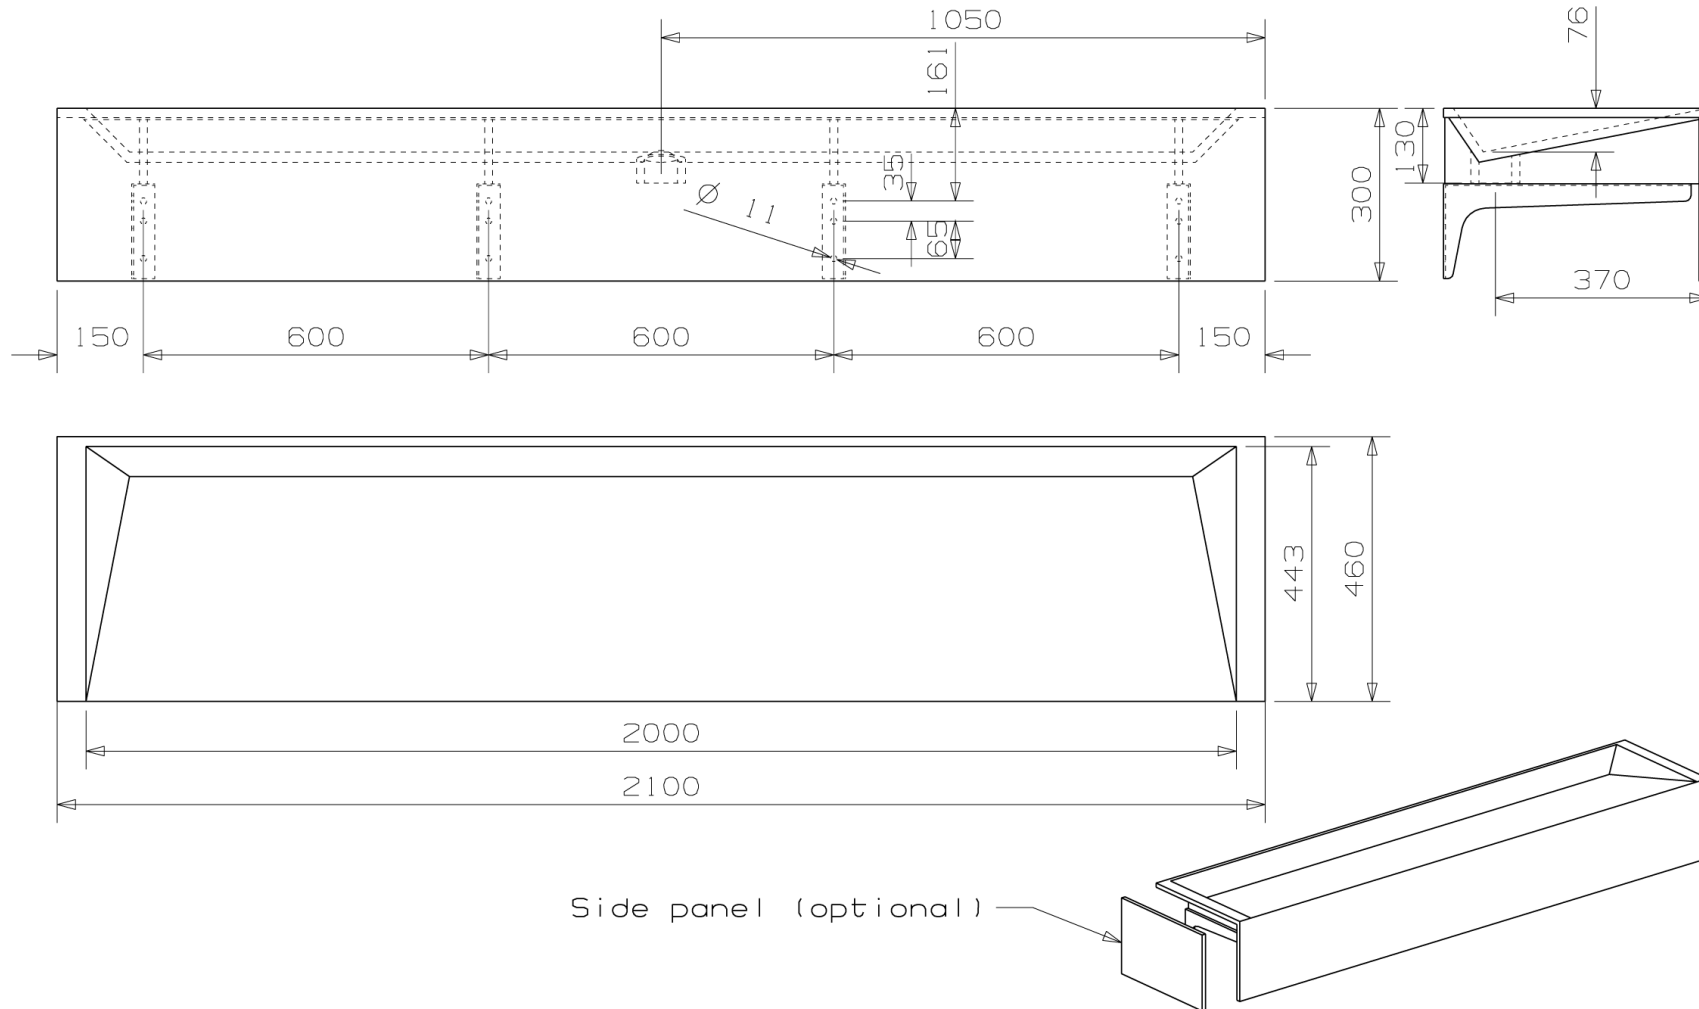

downtown 210c_3 model S 3046

468-2120-12

M 1:10

www.eumardesign.com