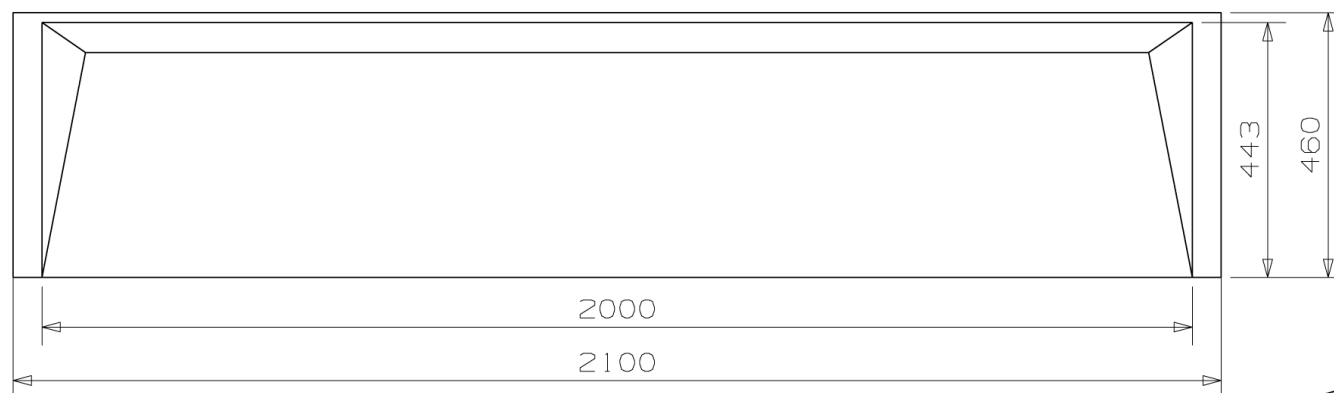

Downtown 210c_3 model S 3046

468-2120-12

Side panel (optional)

M 1:10

www.eumardesign.com