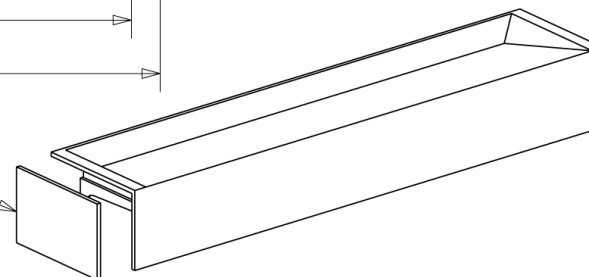

Downtown 210c_3 model S 3046

468-2120-12

Side panel (optional)

M 1:10

www.eumardesign.com