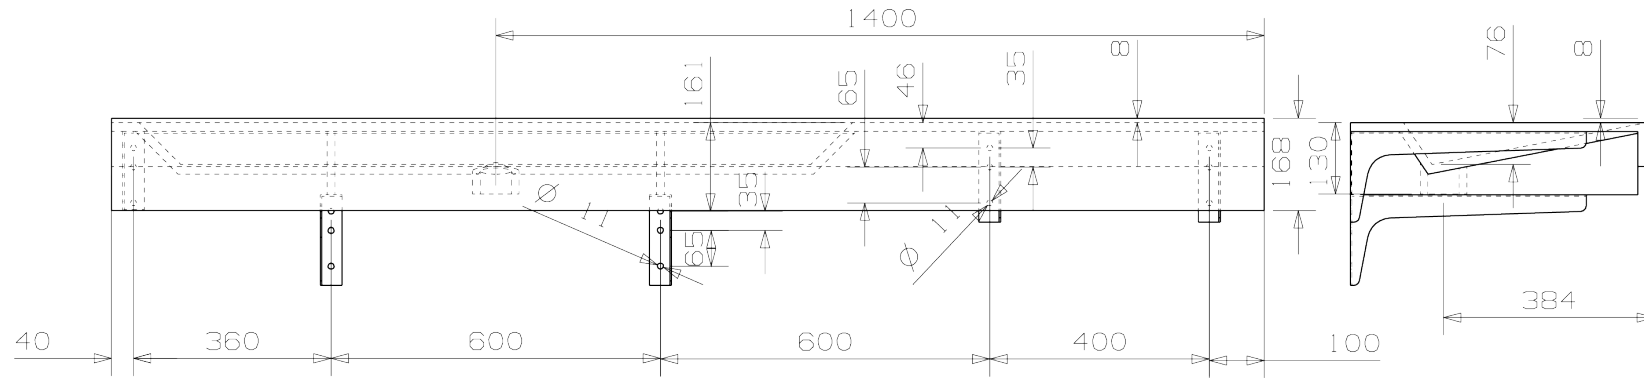

Downtown 210I_2 model L2 1755

468-2113-47

Side panel (optional)

M 1:10

www.eumardesign.com