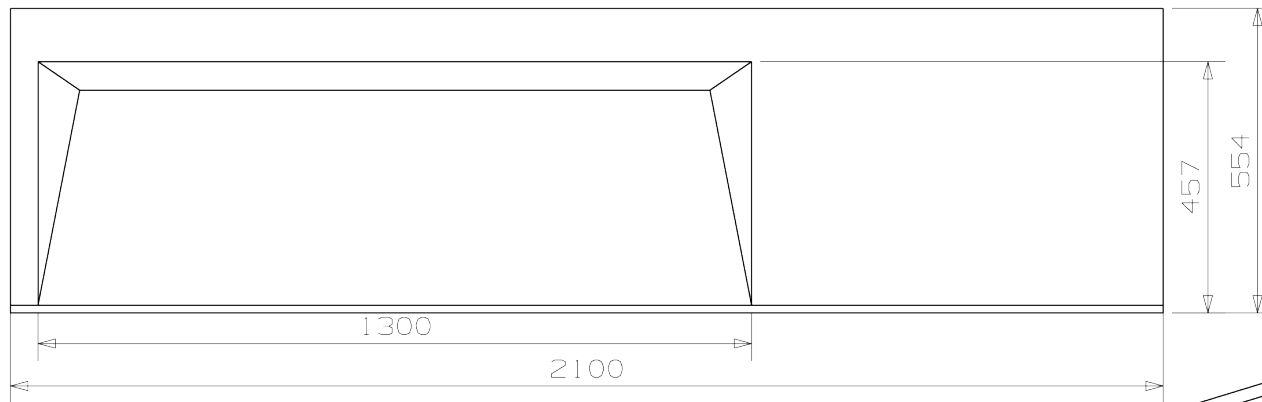

Downtown 210I_2 model L2 1755

468-2113-47

Side panel (optional)

M 1:10

www.eumardesign.com