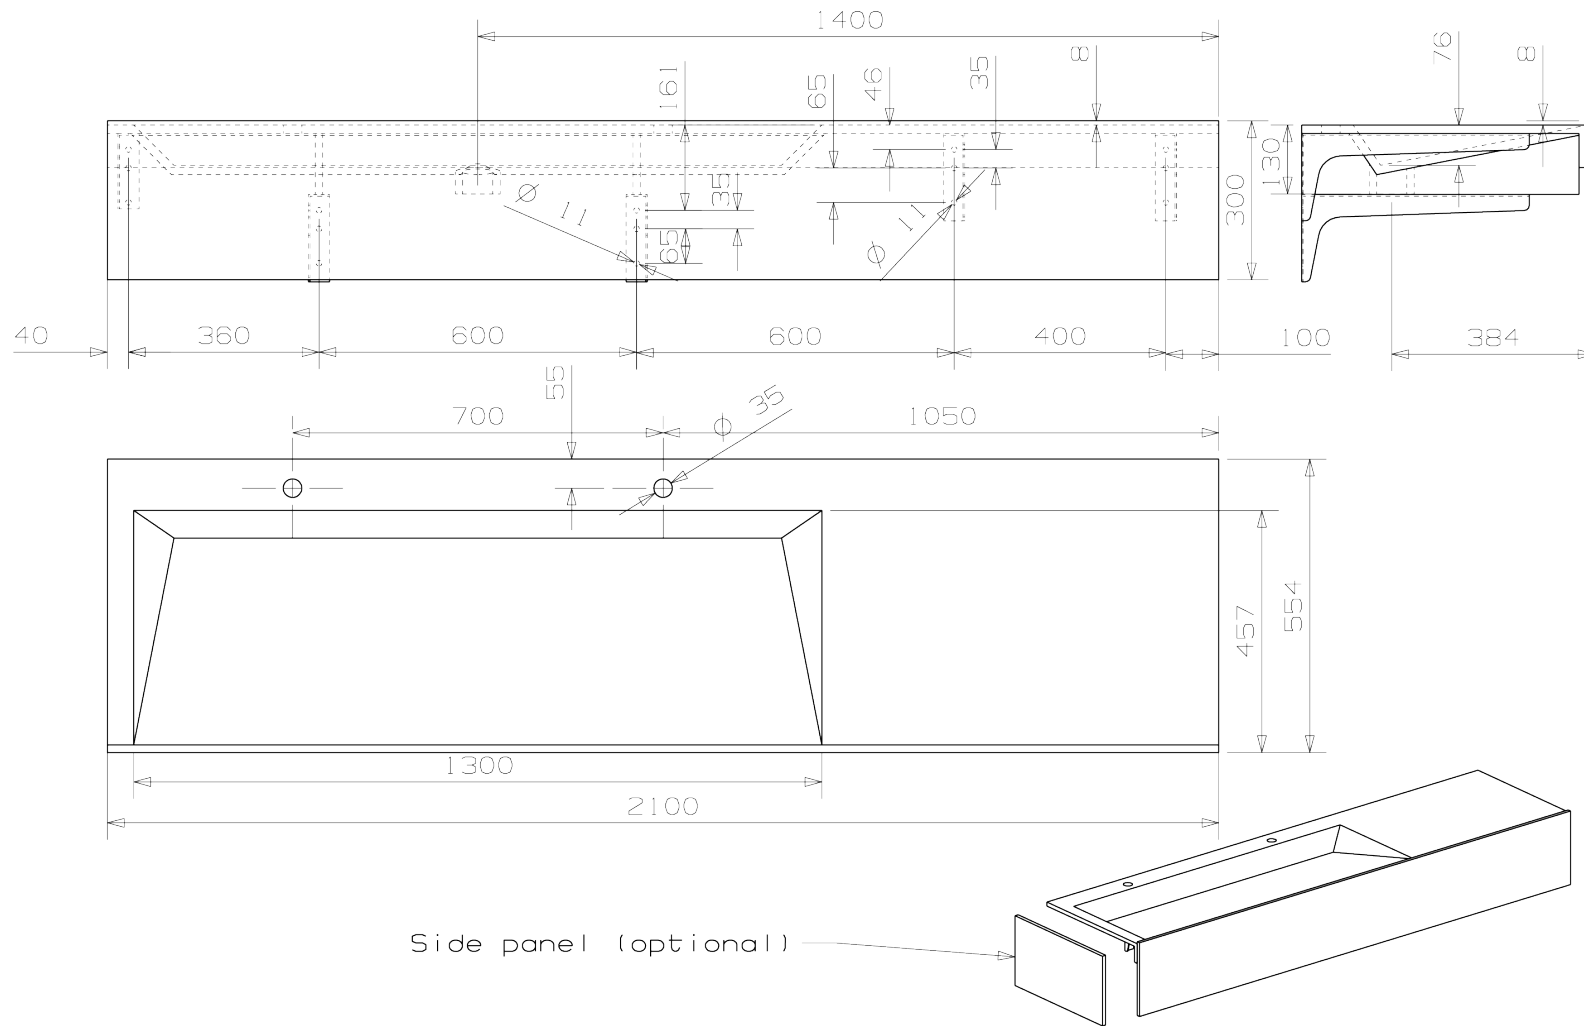

Downtown 210I_2 model L3 3055

468-2113-48

Side panel (optional)

M 1:10

www.eumardesign.com