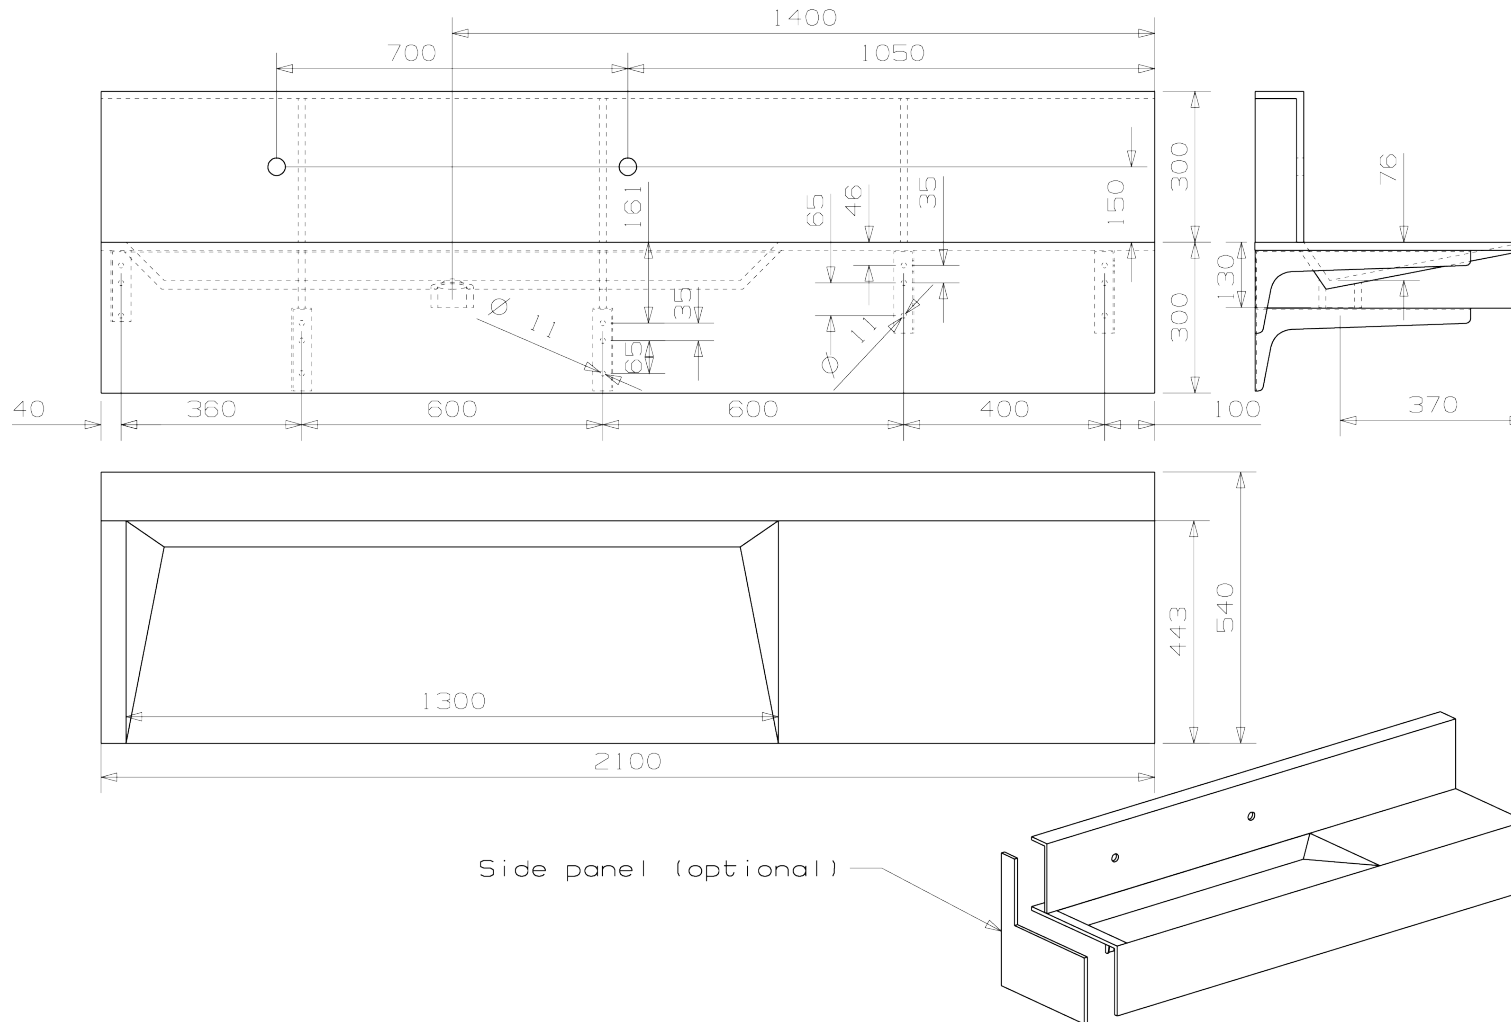

Downtown 210I_2 model LX 6054

468-2113-44

M 1:10

www.eumardesign.com