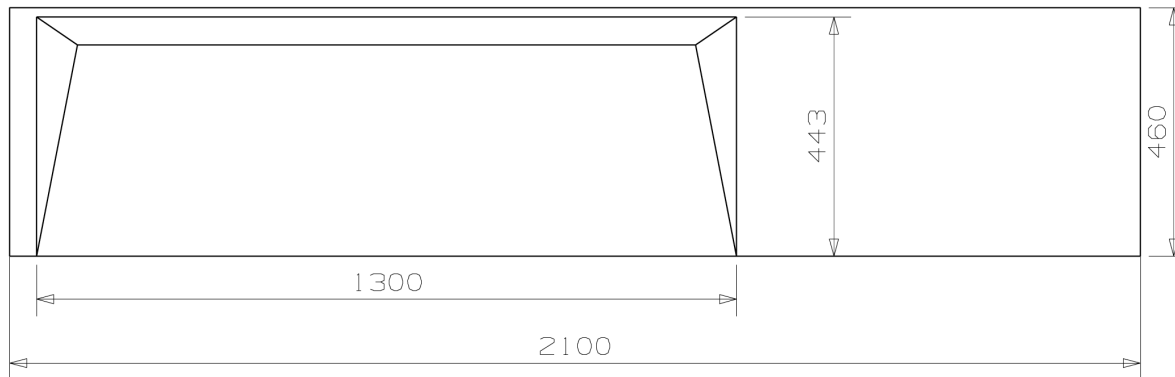

Downtown 210I_2 model S 3046

468-2113-42

Side panel (optional)

M 1:10

www.eumardesign.com