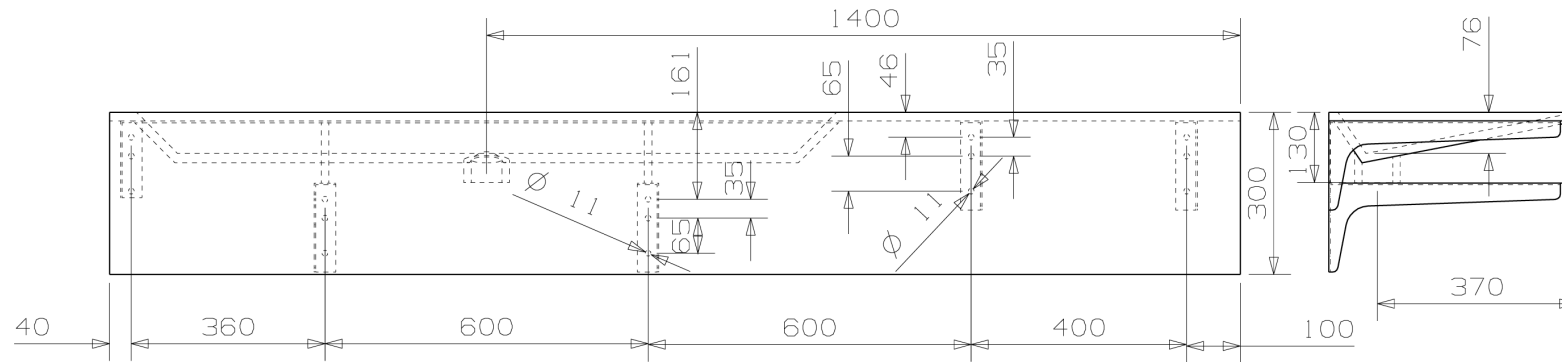

Downtown 210I_2 model S 3046

468-2113-42

Side panel (optional)

M 1:10

www.eumardesign.com