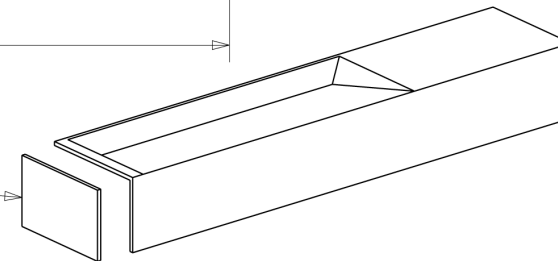

Downtown 210I_2 model S 3046

468-2113-42

Side panel (optional)

M 1:10

www.eumardesign.com