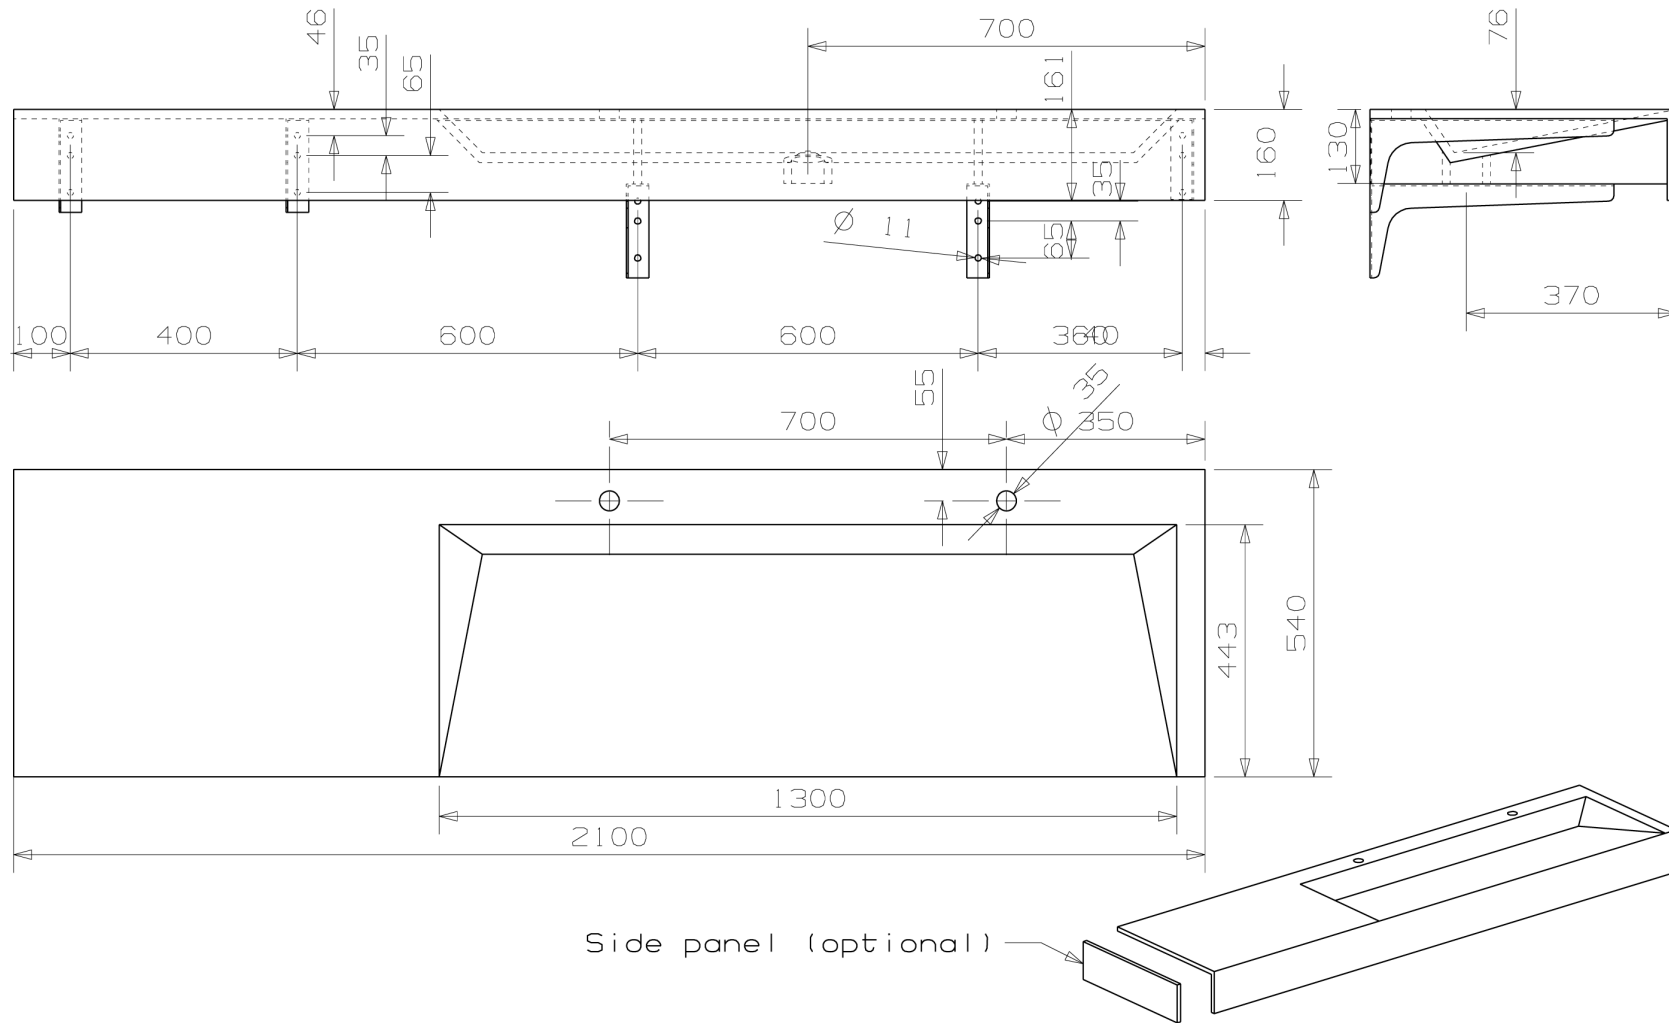

downtown 210r_2 model L1 1654

468-2113-71

M 1:10

www.eumardesign.com