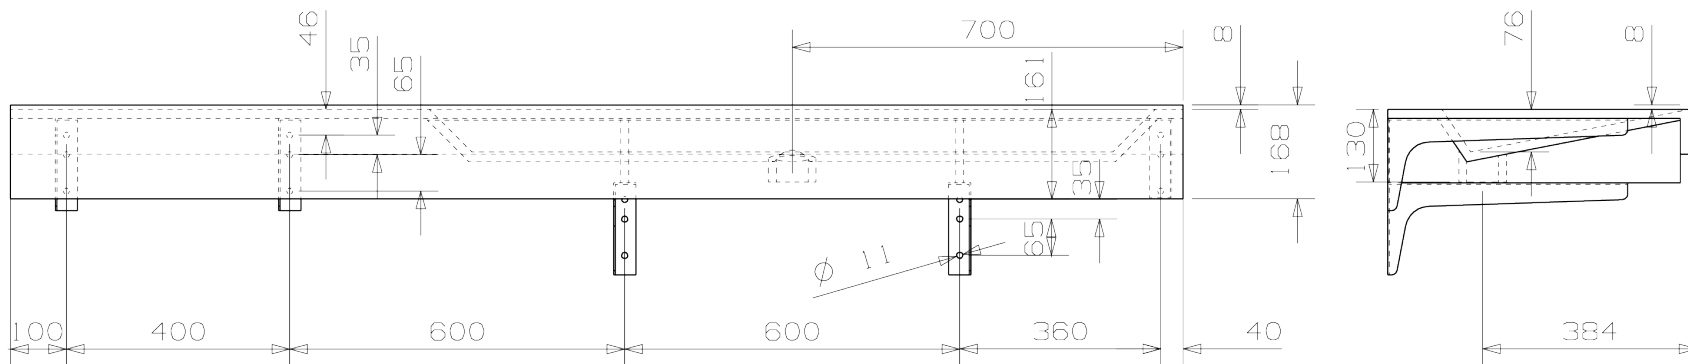

Downtown 210r_2 model L2 1755

468-2113-77

Side panel (optional)

M 1:10

www.eumardesign.com