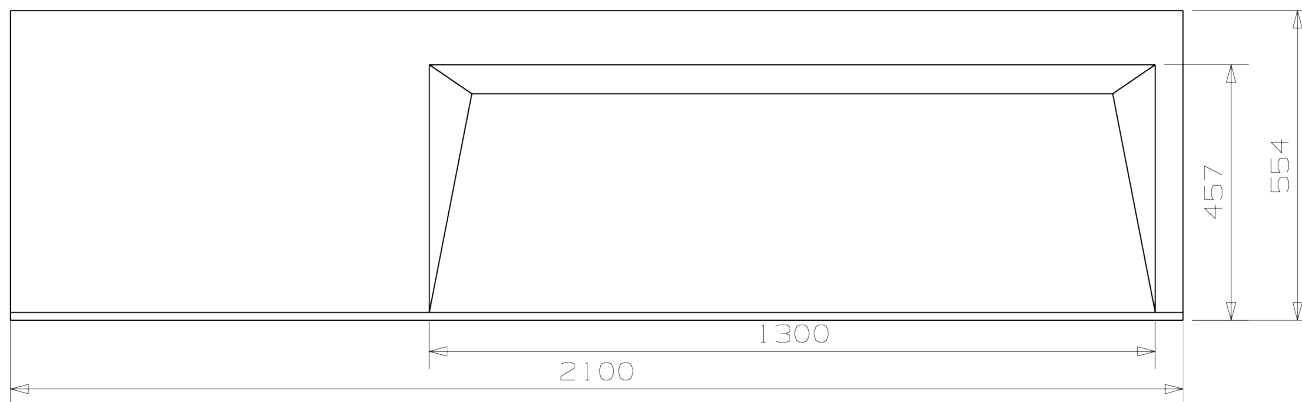

Downtown 210r_2 model L2 1755

468-2113-77

Side panel (optional)

M 1:10

www.eumardesign.com