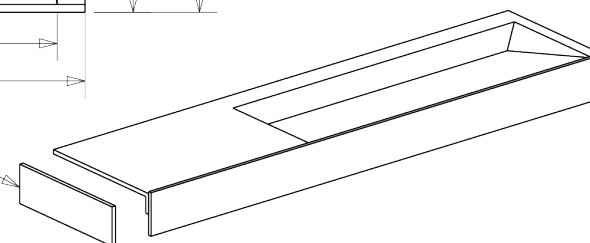

Downtown 210r_2 model L2 1755

468-2113-77

Side panel (optional)

M 1:10

www.eumardesign.com