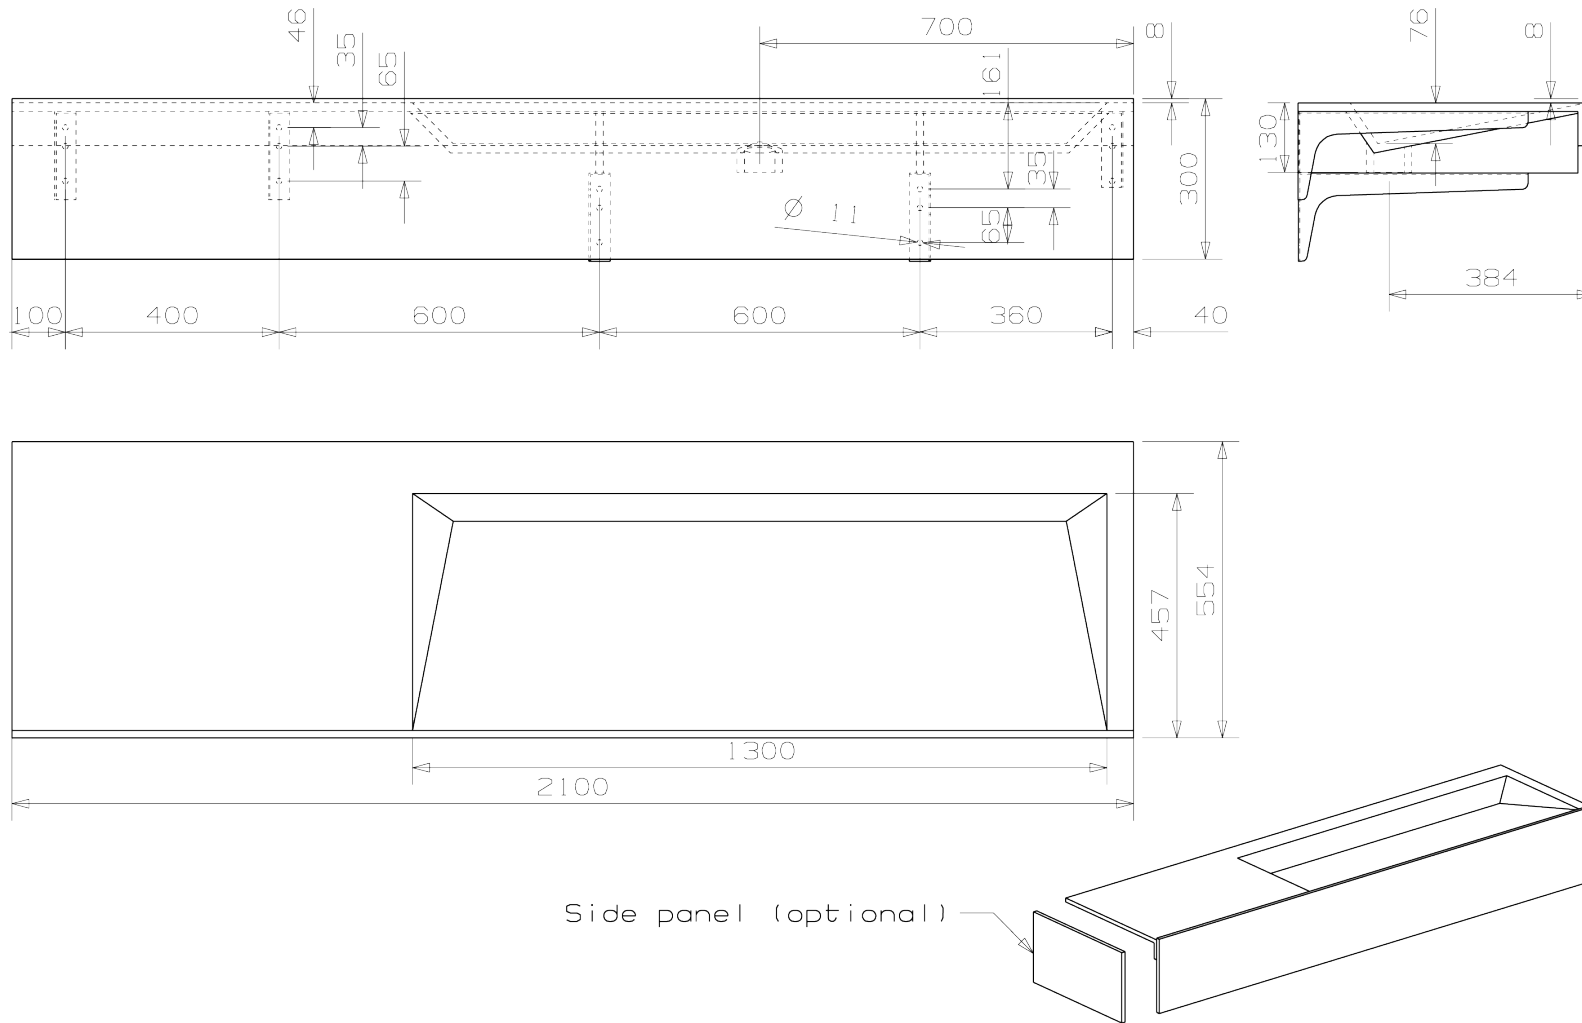

# Downtown 210r\_2 model L2 3055

468-2113-76

M 1:10

[www.eumardesign.com](http://www.eumardesign.com)