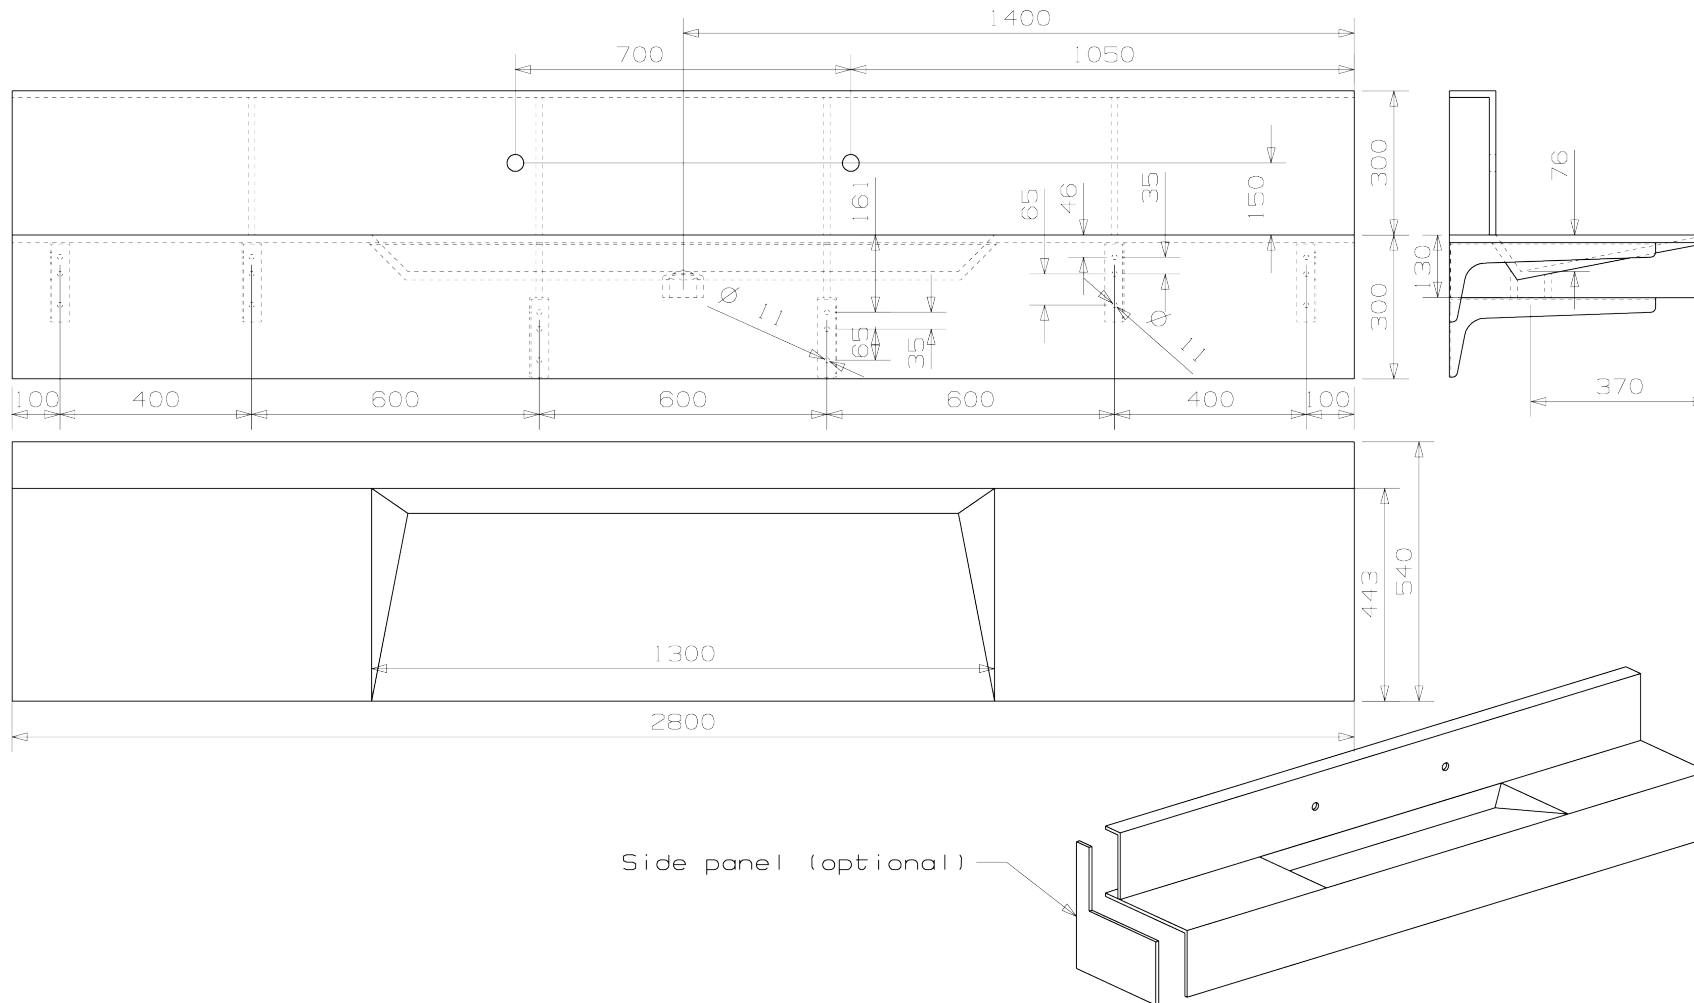

Downtown 280c_2 model LX 6054

468-2813-14

M 1:10

www.eumardesign.com