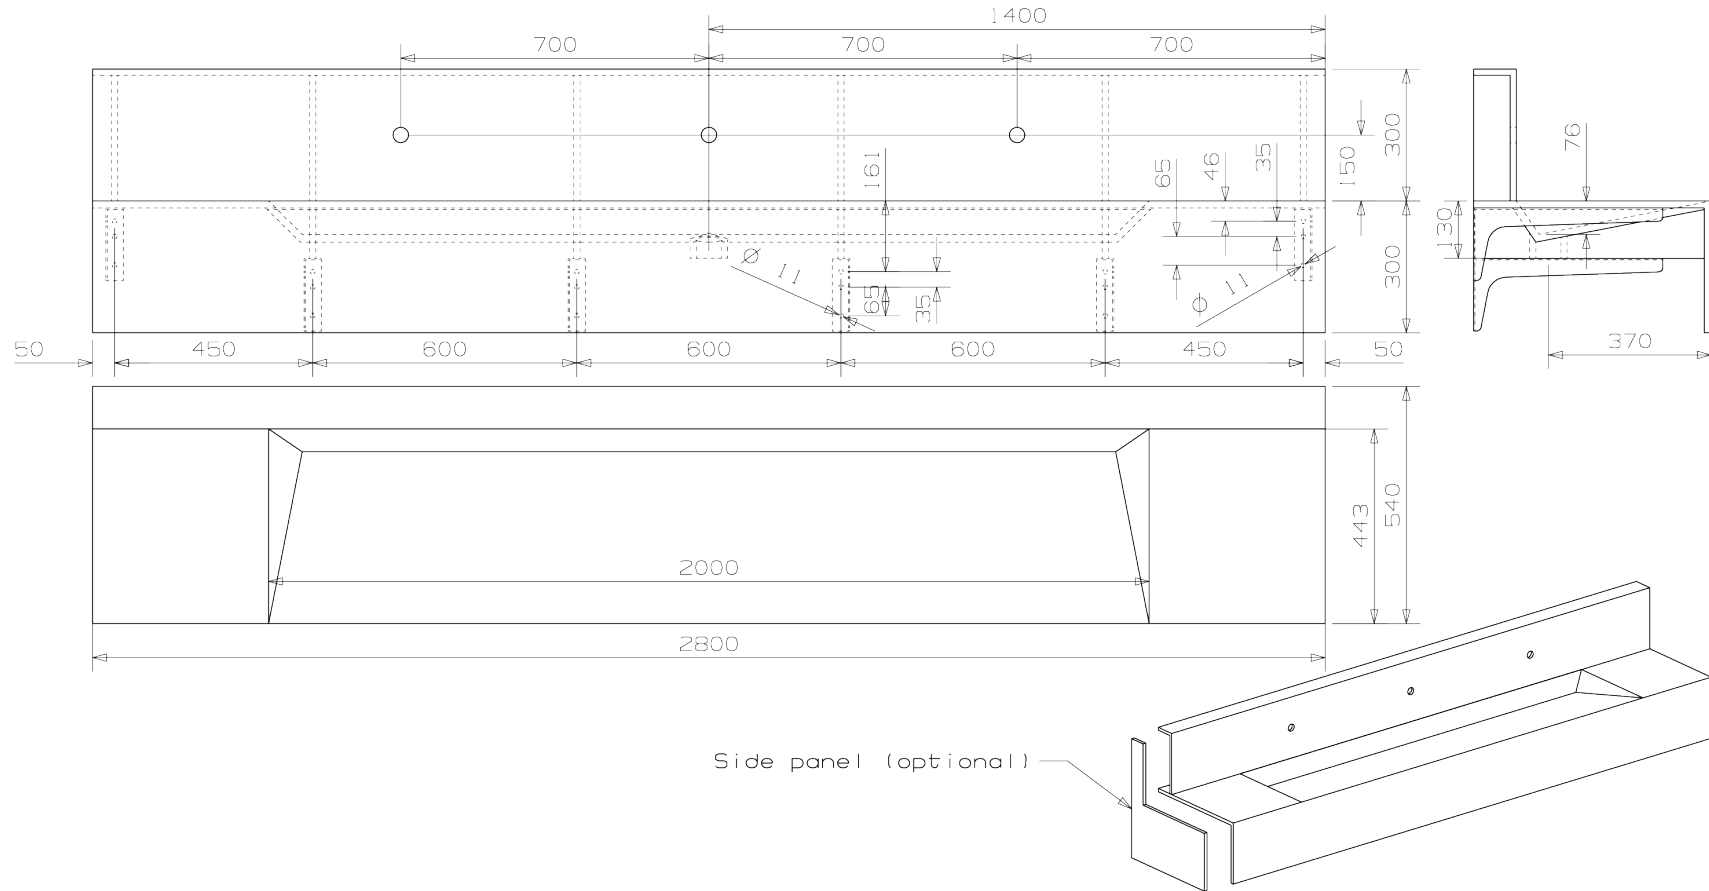

Downtown 280c_3 model LX 6054

468-2820-14

M 1:10

www.eumardesign.com