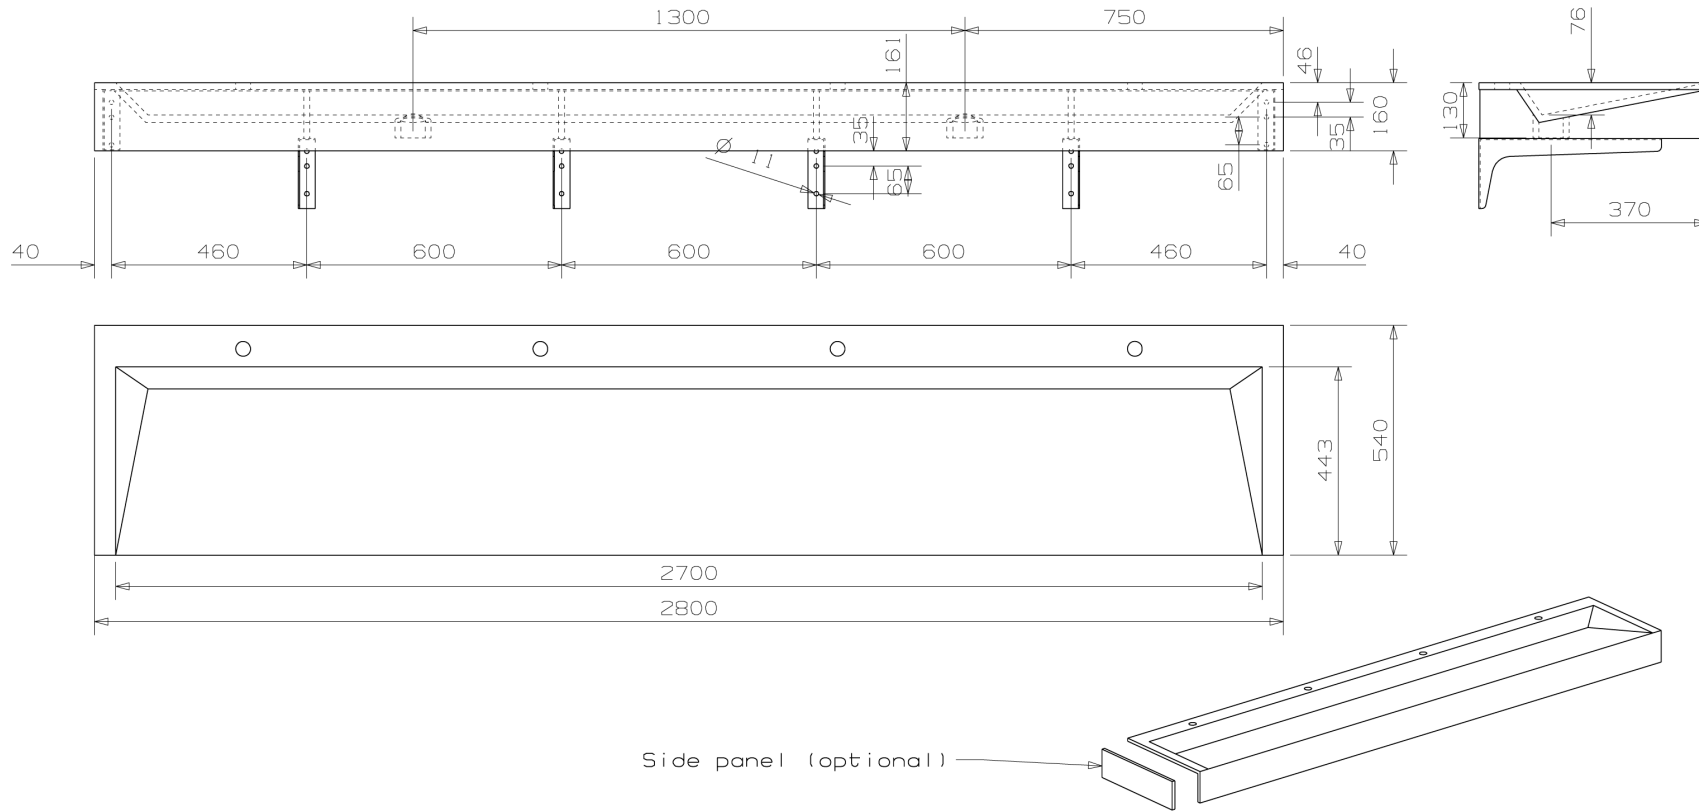

Downtown 280c_4 model L1 1654

468-2827-11

M 1:10

www.eumardesign.com