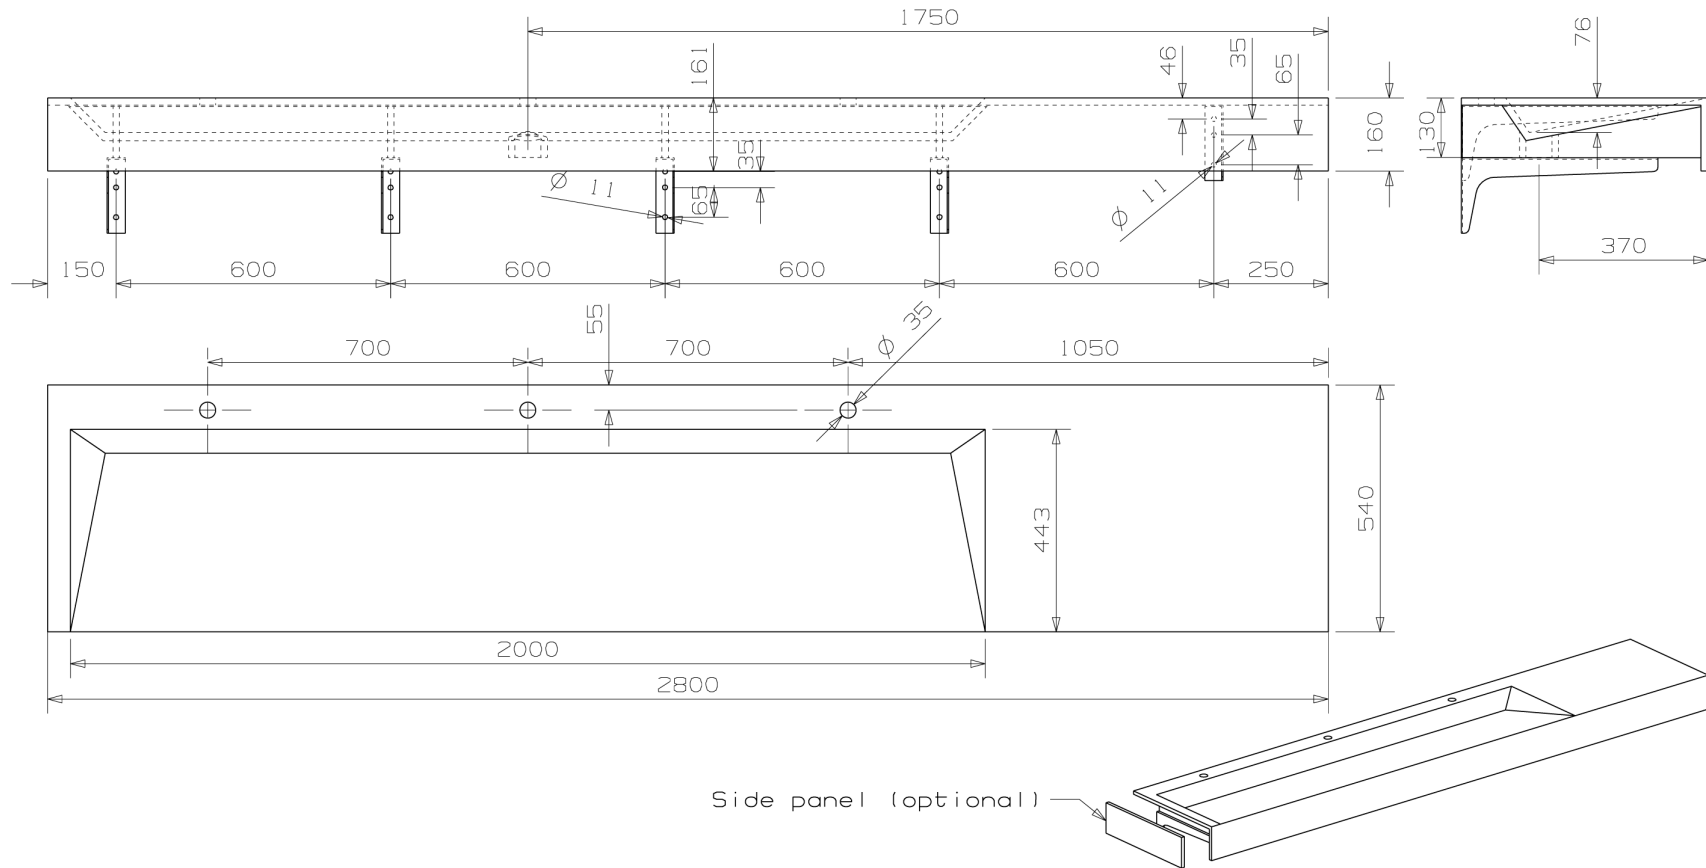

Downtown 280l_3 model L1 1654

468-2820-41

M 1:10

www.eumardesign.com