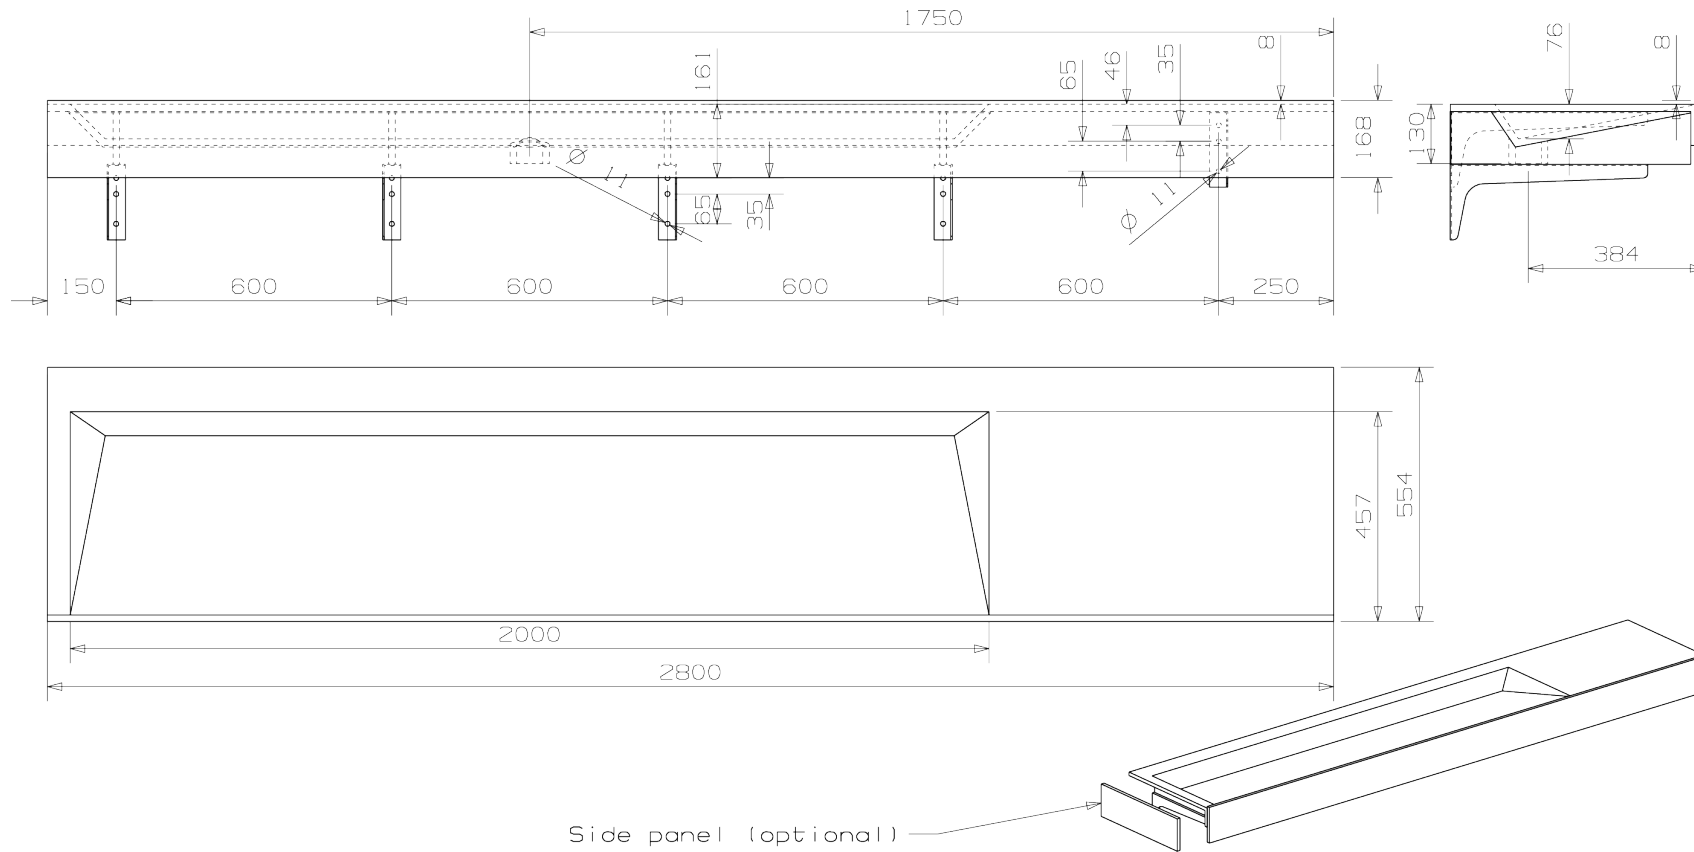

downtown 280l_3 model L2 1755

468-2820-47

M 1:10

www.eumardesign.com