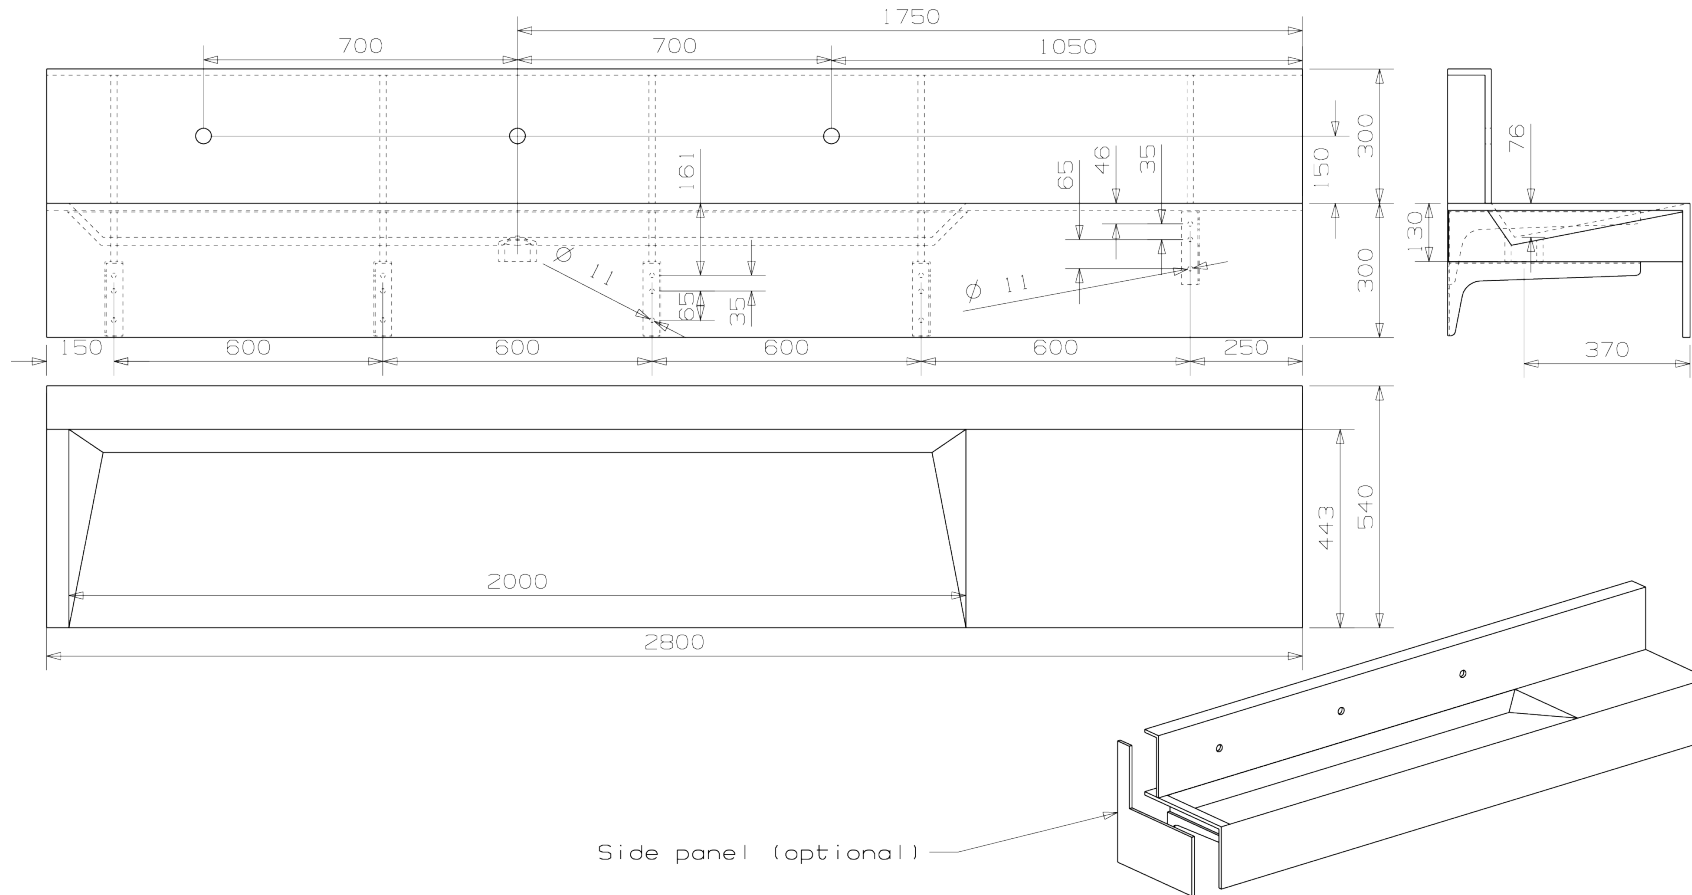

Downtown 280l_3 model LX 6054

468-2820-44

M 1:10

www.eumardesign.com