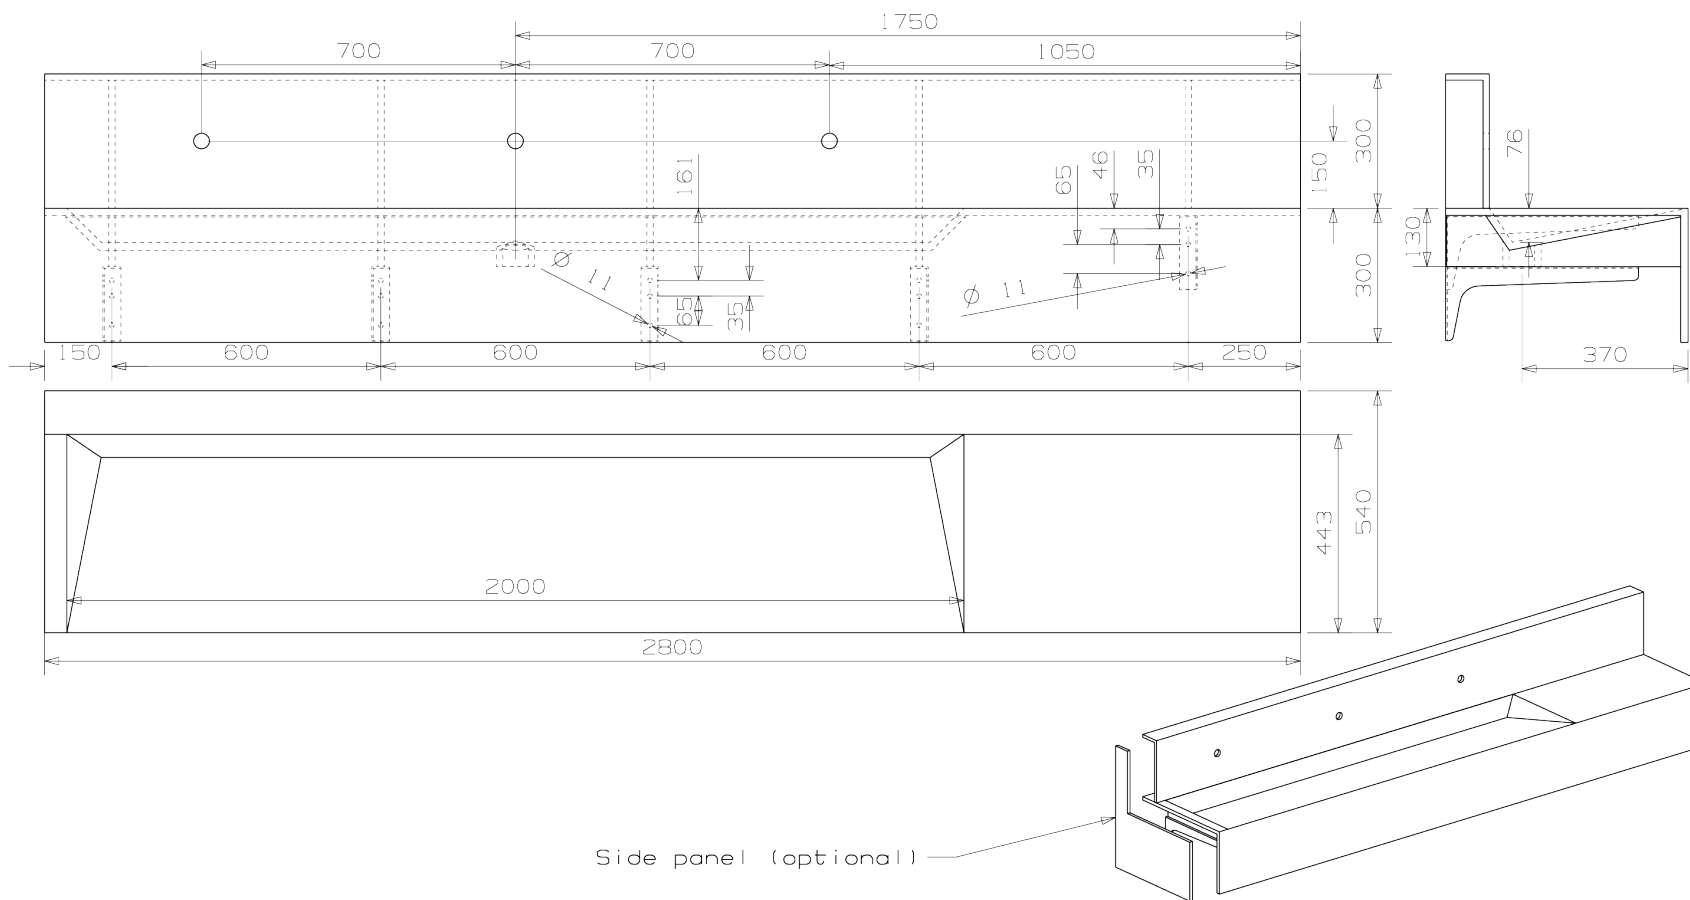

downtown 280l_3 model LX 6054

468-2820-44

M 1:10

www.eumardesign.com