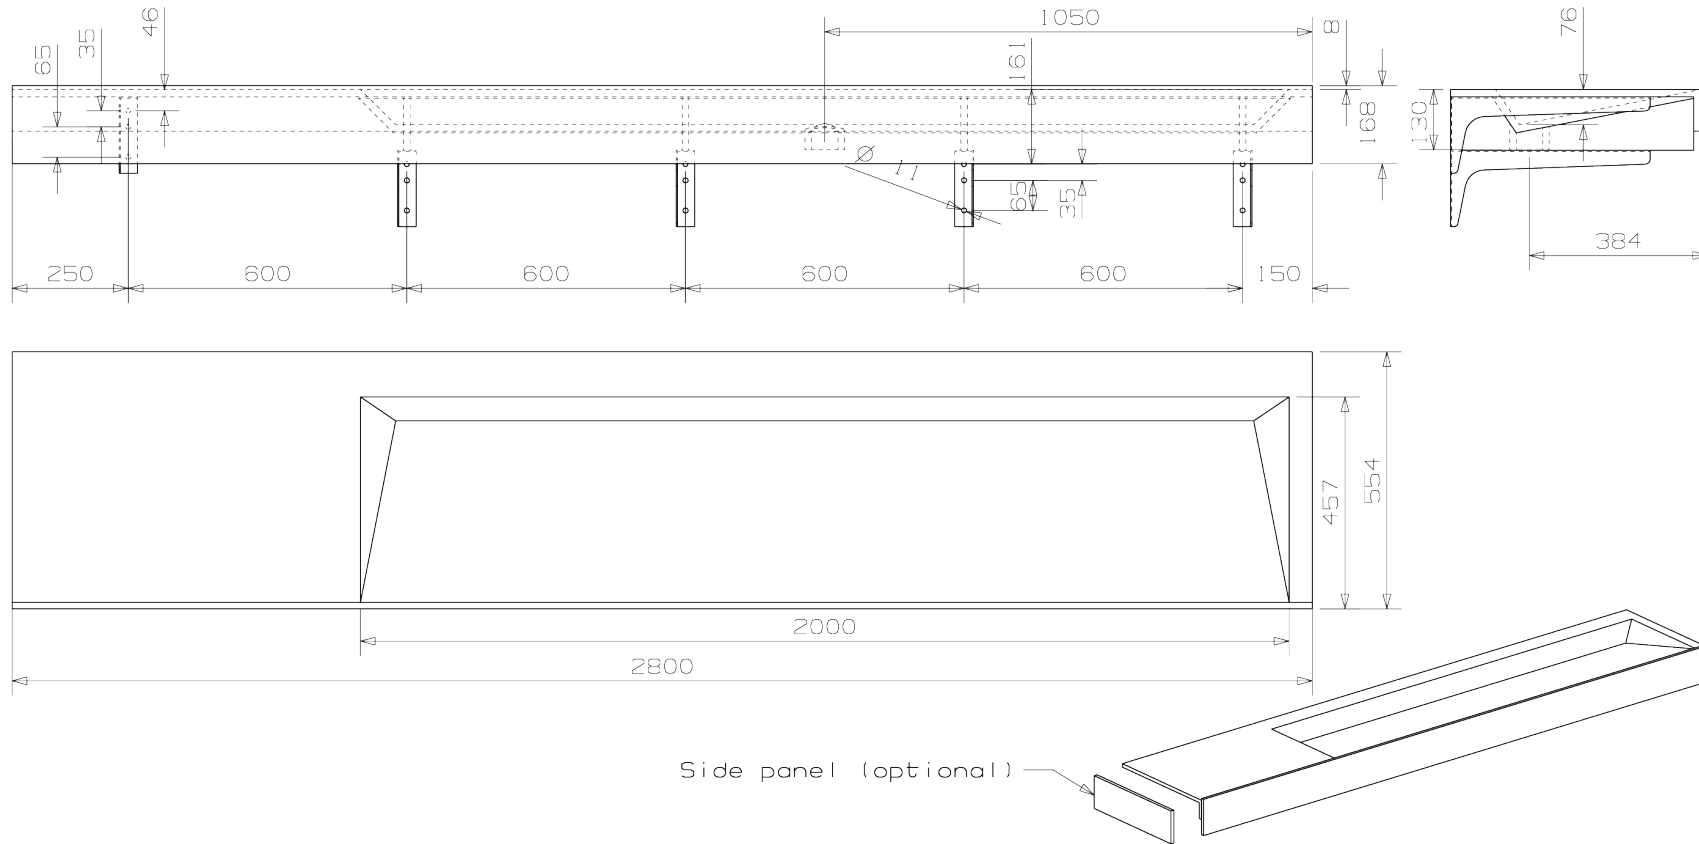

# downtown 280r\_3 model L2 1755

468-2820-77

M 1:10

[www.eumardesign.com](http://www.eumardesign.com)