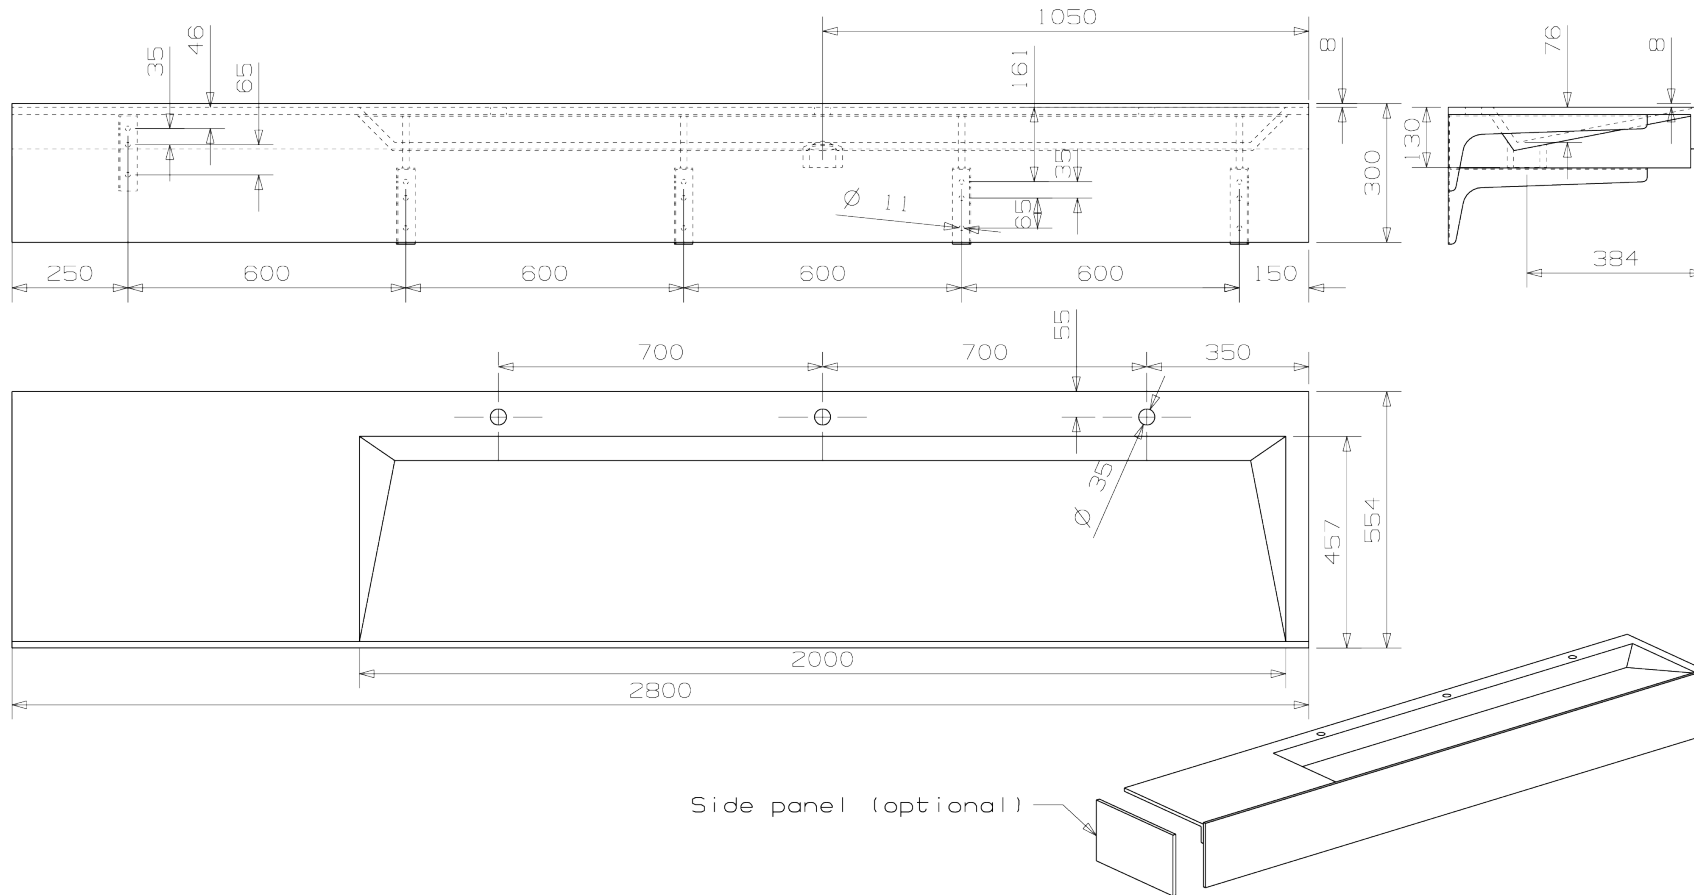

# downtown 280r\_3 model L3 3055

468-2820-78

M 1:10

[www.eumardesign.com](http://www.eumardesign.com)