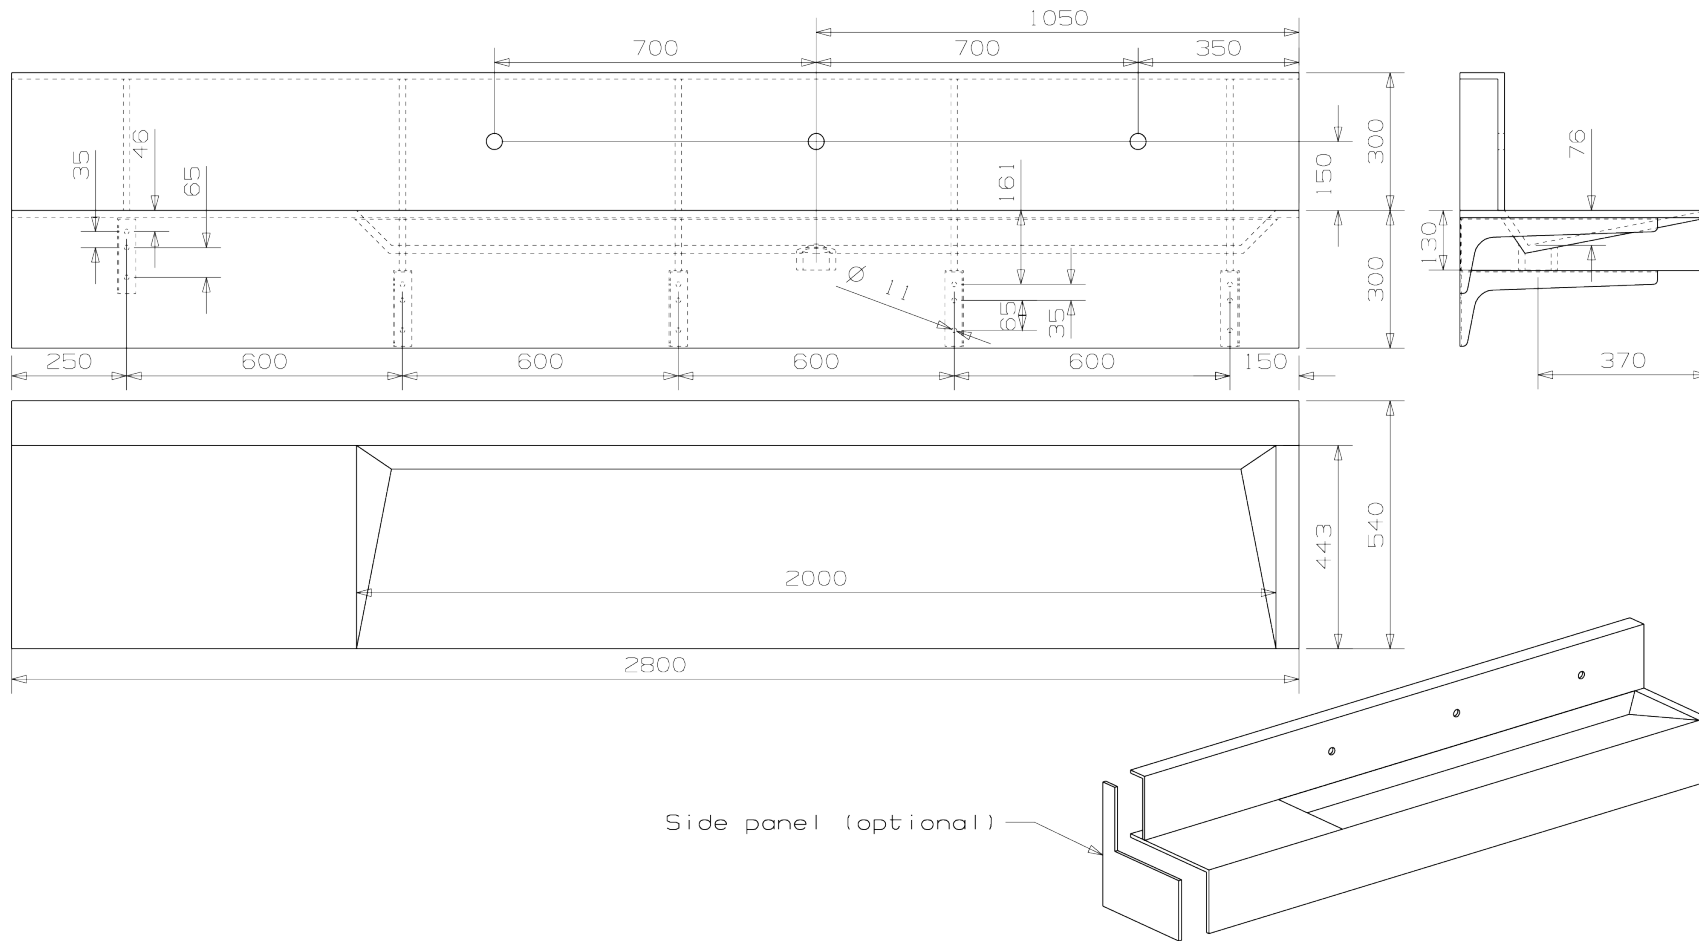

downtown 280r_3 model LX 6054

468-2820-74

M 1:10

www.eumardesign.com