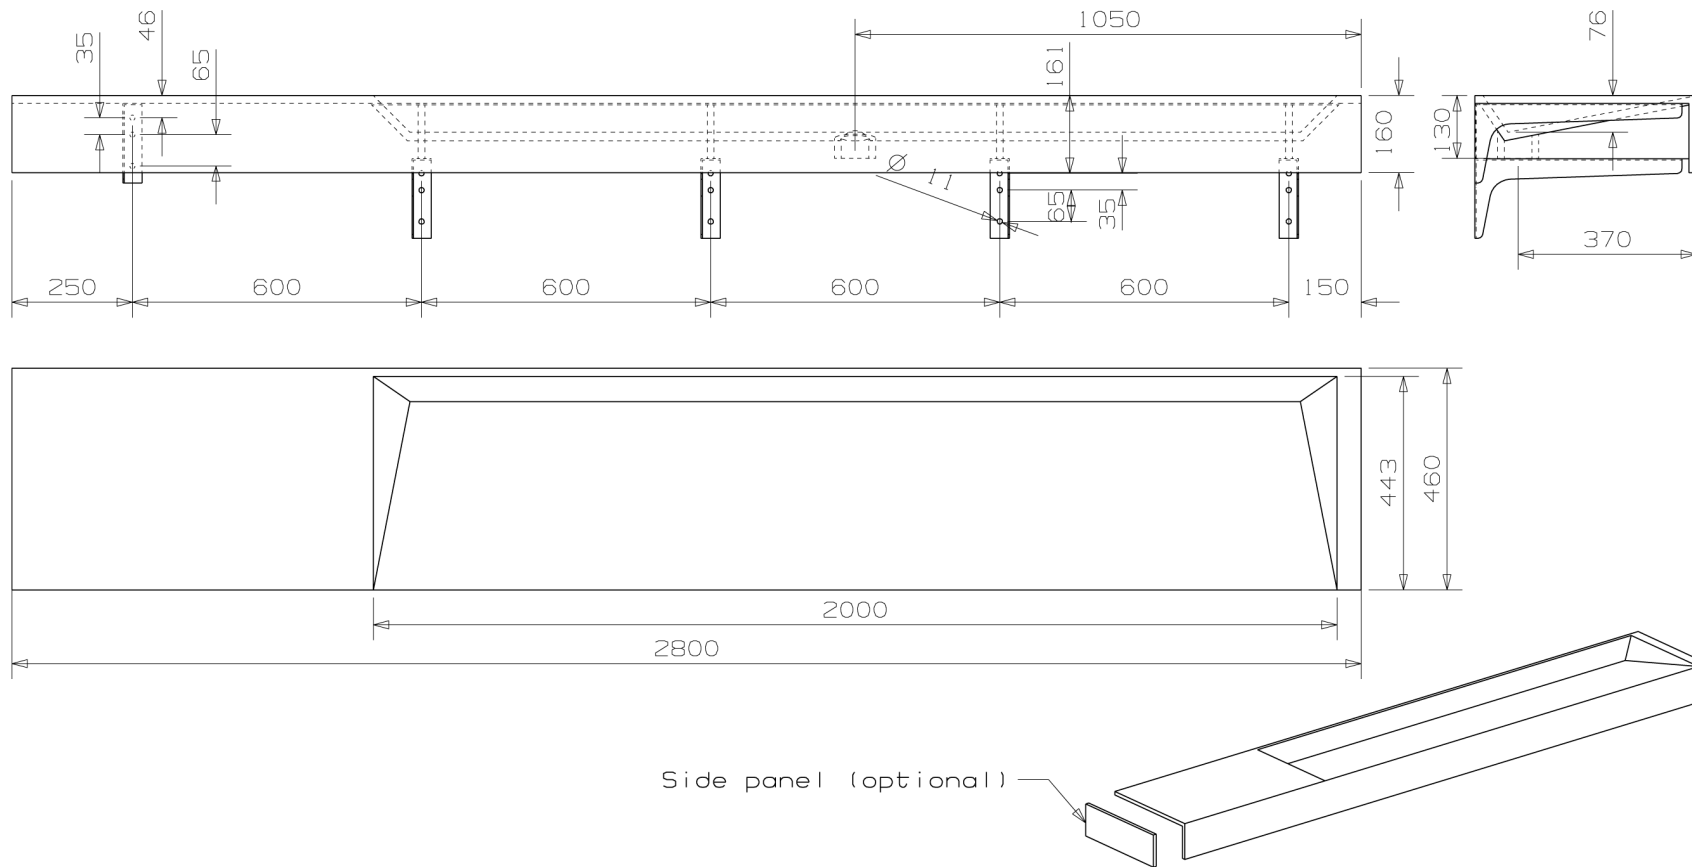

Downtown 280r_3 model S 1646

468-2820-73

M 1:10

www.eumardesign.com