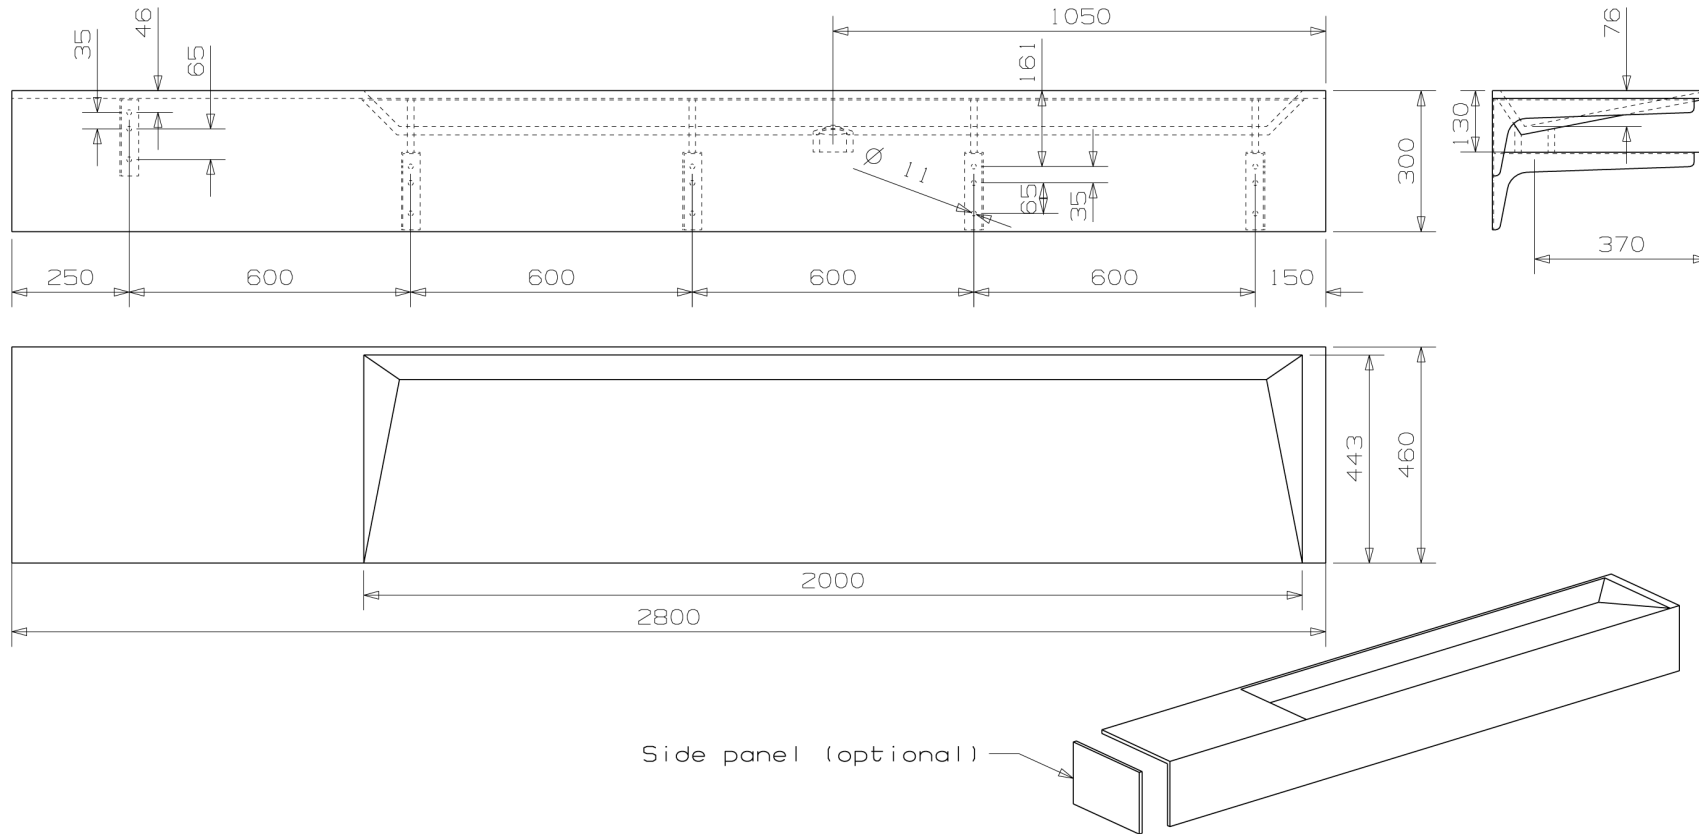

Downtown 280r_3 model S 3046

468-2820-72

M 1:10

www.eumardesign.com