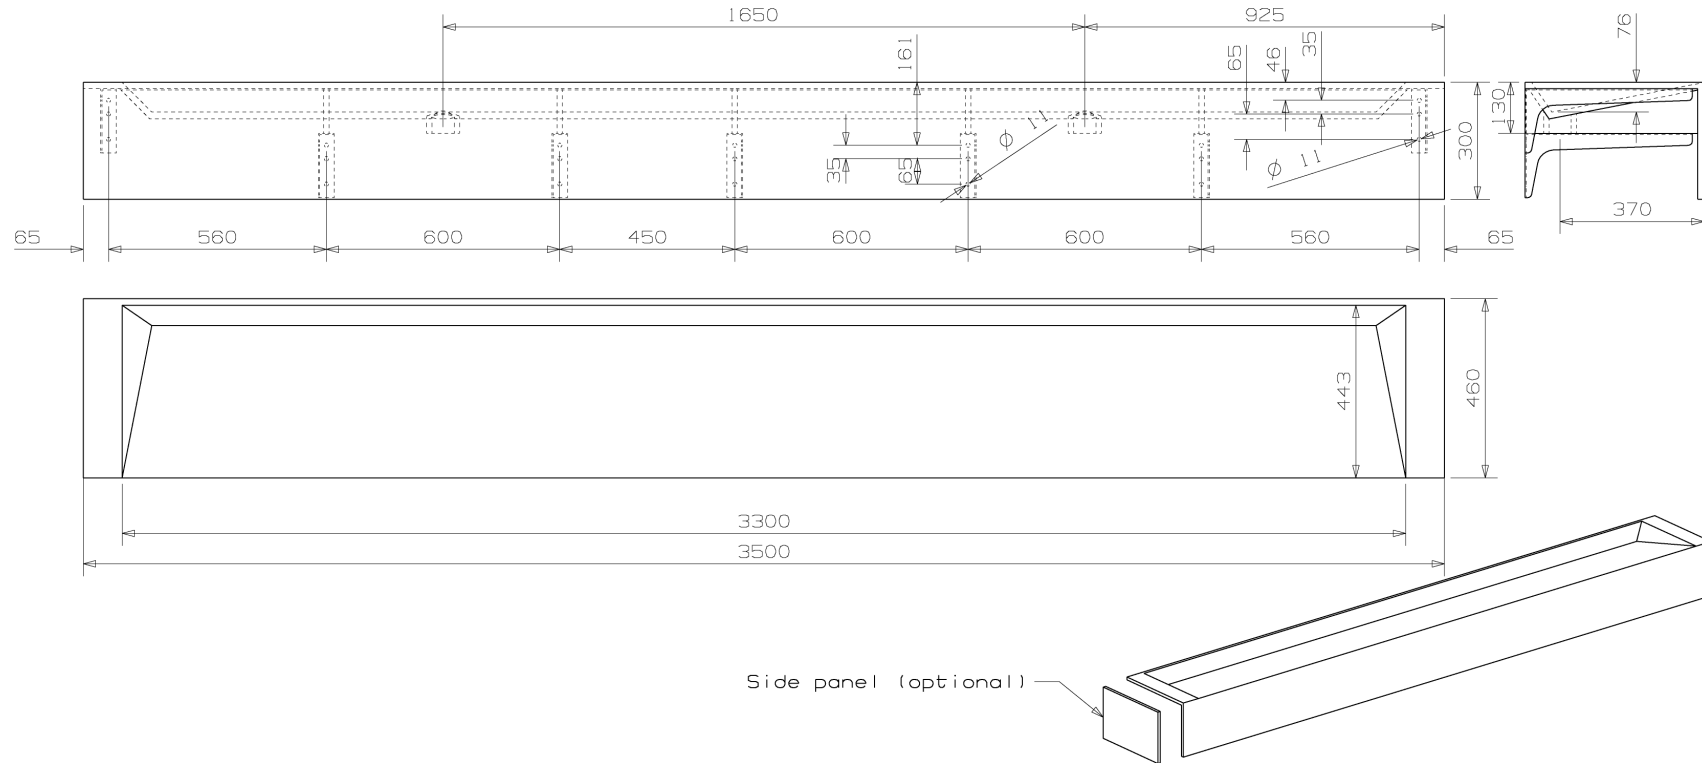

Downtown 350c_5 model S 3046

468-3533-12

M 1:10

www.eumardesign.com