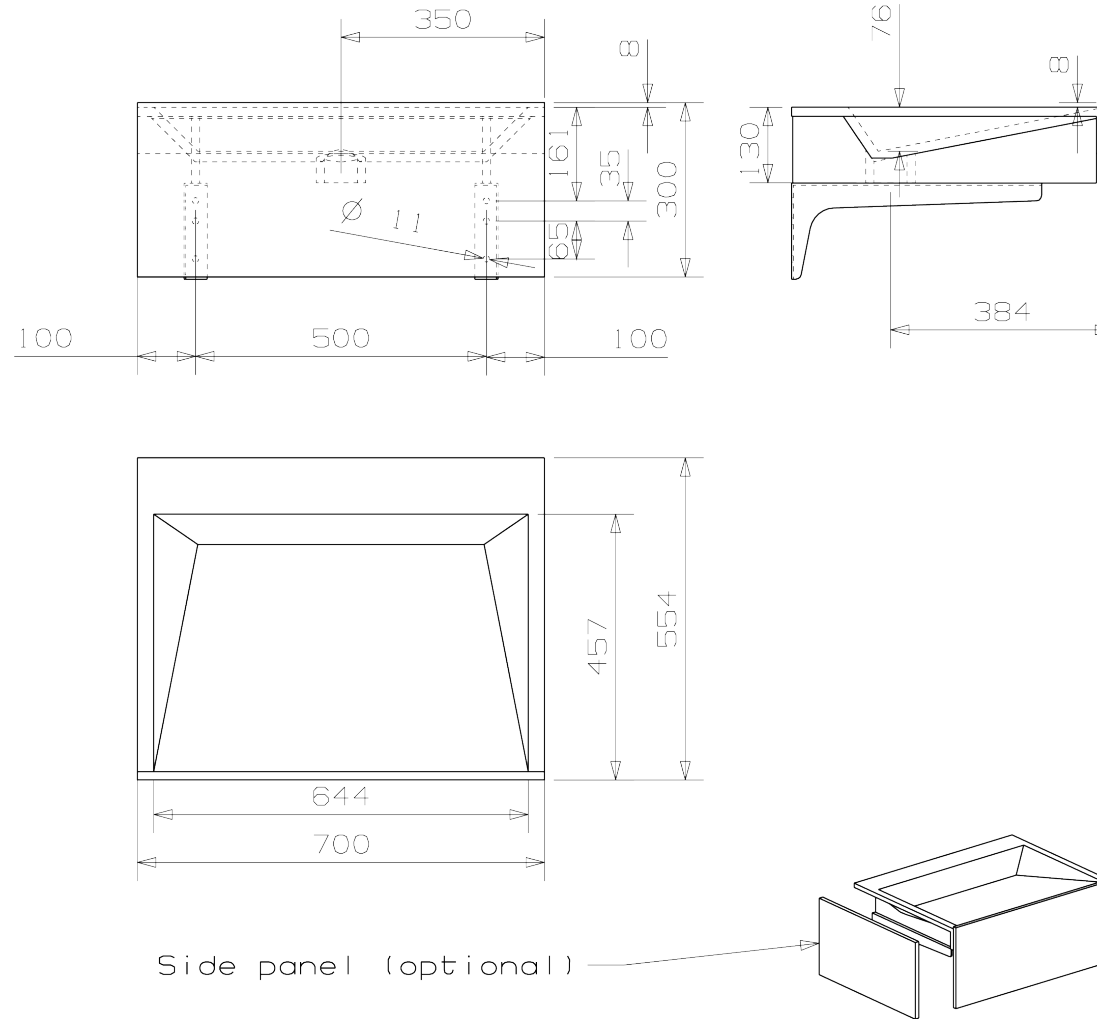

Downtown 70c_1 model L2 3055

468-0706-16

M 1:10

www.eumardesign.com