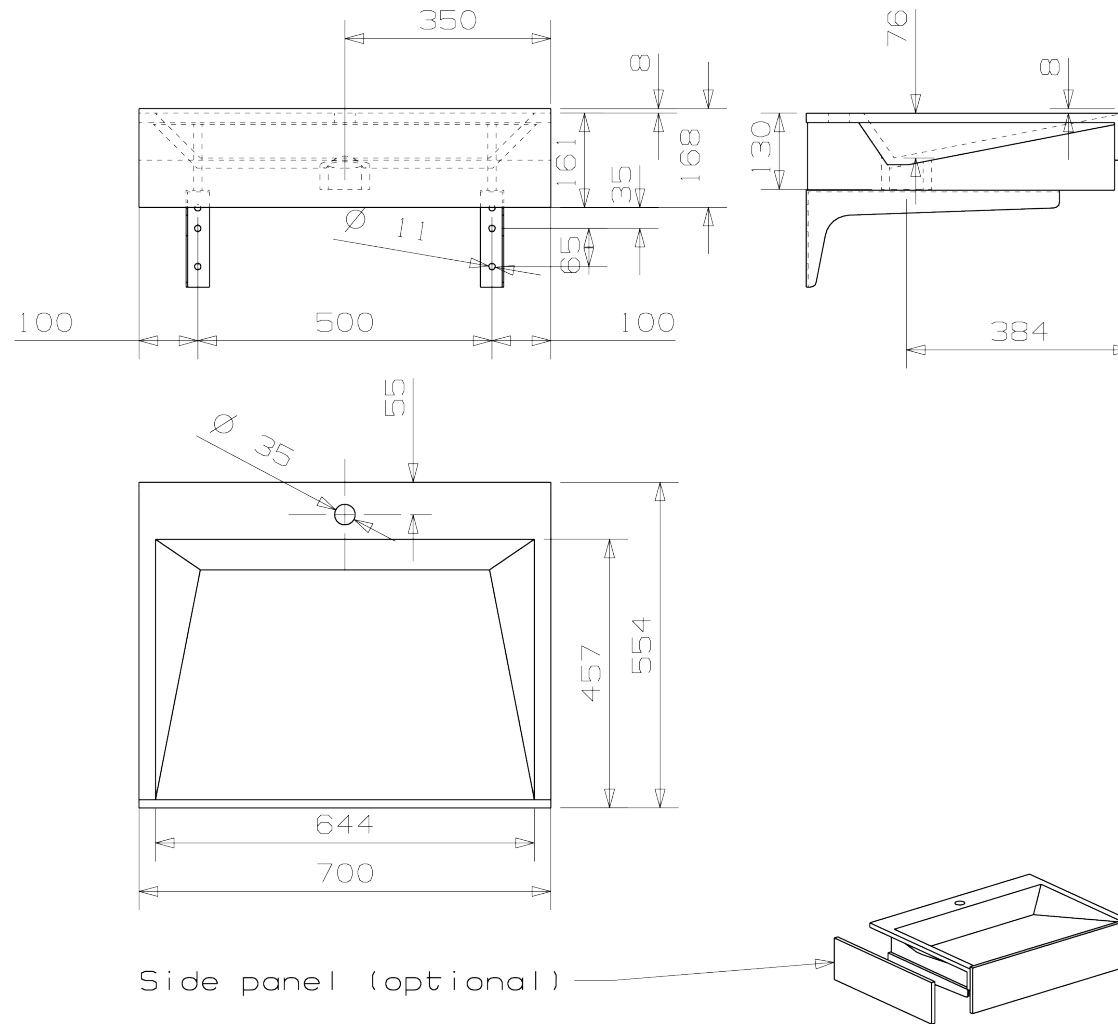

Downtown 70c_1 model L3 1755

468-0706-19

M 1:10

www.eumardesign.com