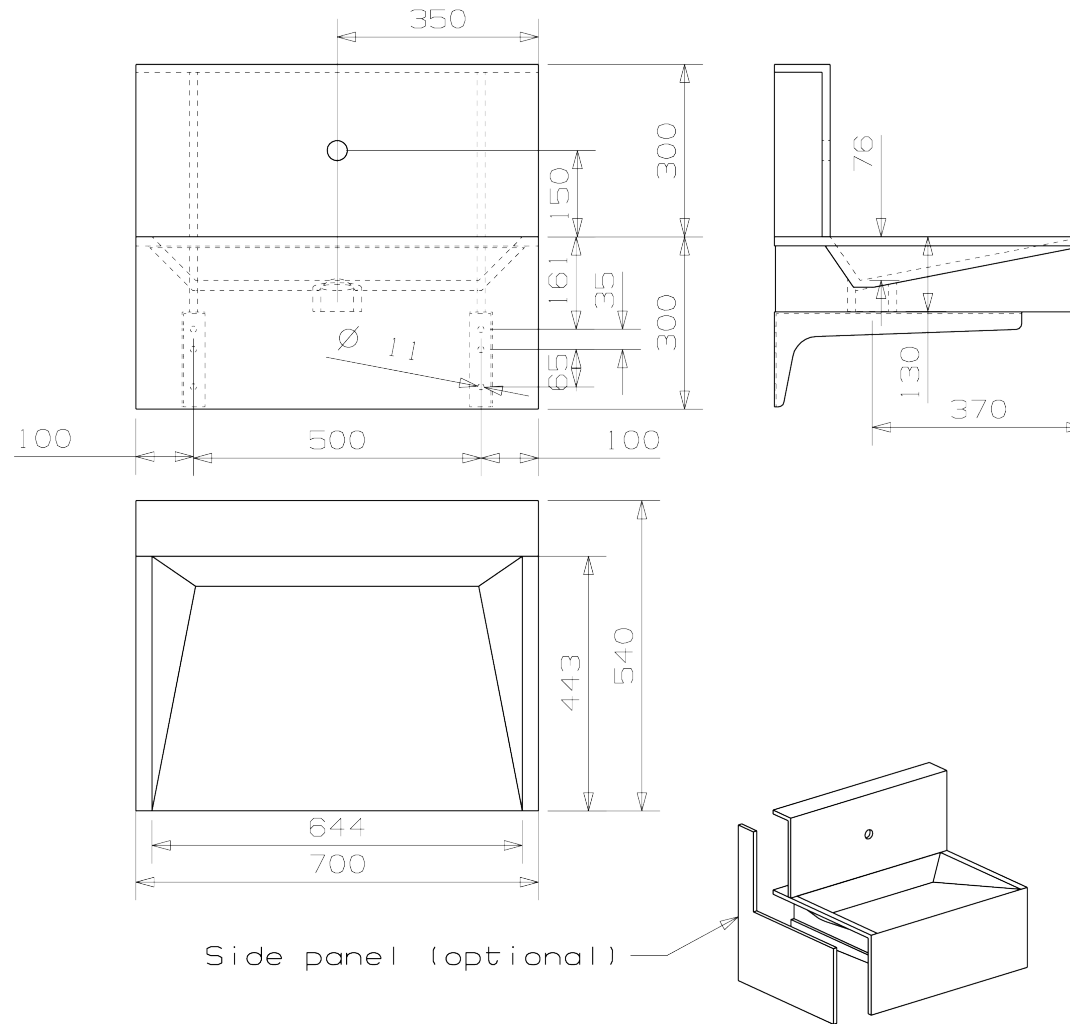

# Downtown 70c\_1 model LX 6054

468-0706-14

M 1:10

[www.eumardesign.com](http://www.eumardesign.com)